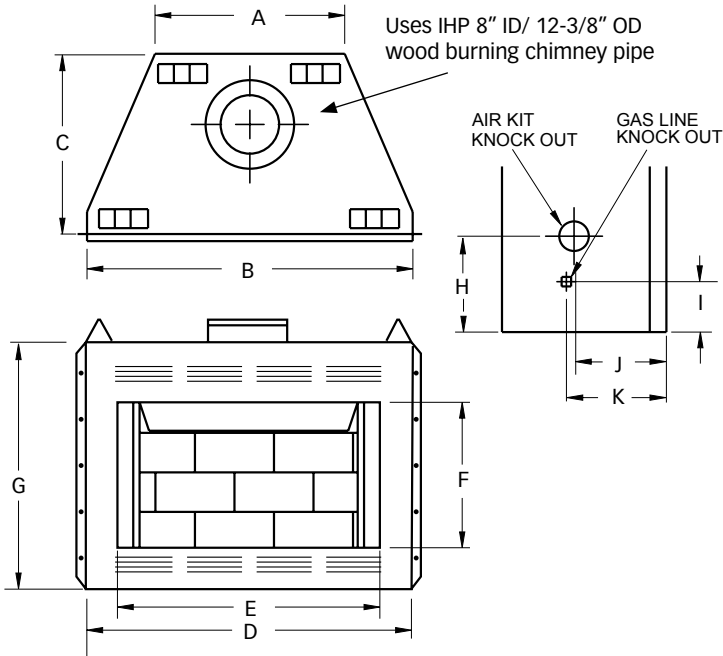

Wild Timber

FRAMING SPECIFICATIONS

	WRT/WCT2036	WRT/WCT2042
WIDTH	38-1/4"	44-1/4"
HEIGHT	38-5/8"	37-5/8"
DEPTH	22"	22"

OPTIONAL ACCESSORIES

- Bi-fold glass doors
- Outside air kits
- Gas logs
- Fan kit (WCT model only)

Bi-fold tempered glass doors are expertly crafted.

	WRT/WCT2036	WRT/WCT2042
A	22-1/2"	28-1/2"
B	36"	42"
C	21-1/8"	21-1/8"
D	38"	44"
E	36"	42"
F	21-1/2"	21-1/2"
G	34"	33"
H	13-7/8"	13-7/8"
I	9-1/8"	8-1/4"
J	9-5/8"	9-5/8"
K	10-3/16"	10-3/16"