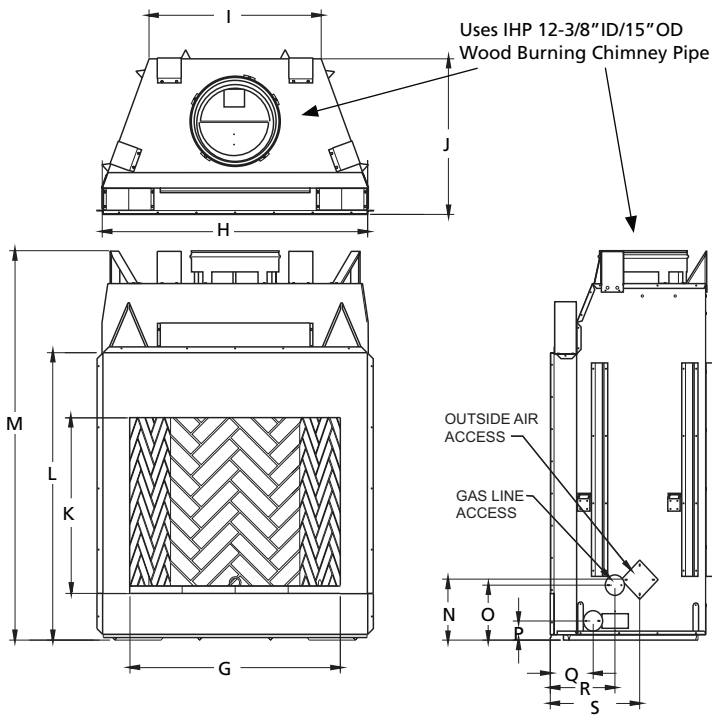

# APPLIANCE SPECIFICATIONS

	WRT6036	WRT6042	WRT6050
A	67-1/8"	67-1/8"	67-1/8"
B	45-1/4"	51-1/4"	59-1/4"
C	28-1/4"	30-1/8"	30-1/8"

	WRT6036	WRT6042	WRT6050
G	36"	42"	50"
H	45-1/8"	51-1/8"	59"
I	29"	30-1/2"	38-1/2"
J	26-5/8"	29"	28-1/2"
K	30"	30"	30"
L	49"	49"	49"
M	67"	67"	67"
N	10-1/2"	10-1/2"	10-1/2"
O	9-1/2"	9-1/2"	9-1/2"
P	3-1/2"	3-1/2"	3-1/2"
Q	7-1/4"	8-1/2"	8-1/2"
R	11"	13"	13"
S	15-1/4"	17"	17"