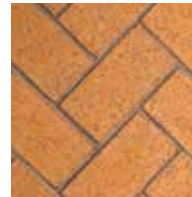

## STANDARD FEATURES

- Available in 36", 42" and 50" models
- Massive smoke dome with no visible smoke shelf for reliable operation
- Fully insulated firebox for increased performance in colder climates
- Mosaic Masonry Firebrick available in a variety of patterns & colors with integrated ash lip (one required)
- Heavy duty steel grate with rugged forged andirons
- Easy access damper control
- Includes mesh fire screens
- Optional glass doors available in black trim finish for improved safety
- Optional gas log sets deliver the charm of a wood fire with the convenience of gas
- Dual (left hand/right hand) outside air kits available for maximum performance
- Durable textured powder coat finish
- Uses IHP 12DM or 12HT (required for Canada) chimney system
- 20 Year Limited Warranty

## MOSAIC MASONRY FIREBRICK LINERS

Midnight Full Herringbone

Midnight Full Stack

Warm Red Full Herringbone

Warm Red Full Stack

Midnight Split Herringbone

Midnight Split Stack

Warm Red Split Herringbone

Warm Red Split Stack

Slate Grey Full Herringbone

Slate Grey Full Stack

Ivory Full Herringbone

Ivory Full Stack

Slate Grey Split Herringbone

Slate Grey Split Stack

Ivory Split Herringbone