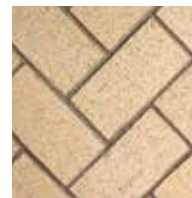

## MOSAIC MASONRY FIREBRICK LINERS

Midnight Full Herringbone

Midnight Full Stack

Warm Red Full Herringbone

Warm Red Full Stack

Midnight Split Herringbone

Midnight Split Stack

Warm Red Split Herringbone

Warm Red Split Stack

Slate Grey Full Herringbone

Slate Grey Full Stack

Ivory Full Herringbone

Ivory Full Stack

Slate Grey Split Herringbone

Slate Grey Split Stack

Ivory Split Herringbone