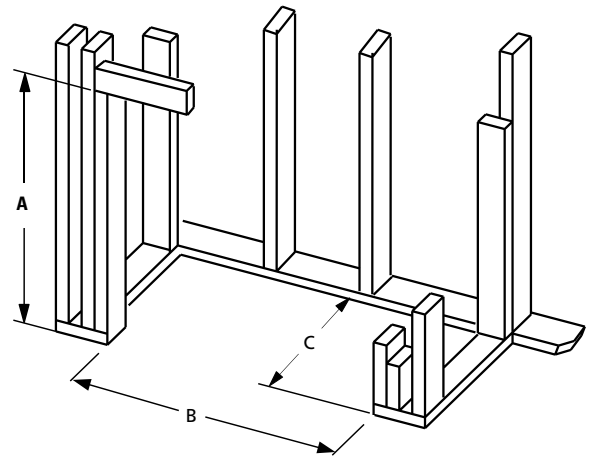

# APPLIANCE SPECIFICATIONS

	WRT6036	WRT6042	WRT6050
A	67-1/8"	67-1/8"	67-1/8"
B	45-1/4"	51-1/4"	59-1/4"
C	28-1/4"	30-1/8"	30-1/8"

	WRT6036	WRT6042	WRT6050
G	36"	42"	50"
H	45-1/8"	51-1/8"	59"
I	29"	30-1/2"	38-1/2"
J	26-5/8"	29"	28-1/2"
K	30"	30"	30"
L	49"	49"	49"
M	67"	67"	67"
N	10-1/2"	10-1/2"	10-1/2"
O	9-1/2"	9-1/2"	9-1/2"
P	3-1/2"	3-1/2"	3-1/2"
Q	7-1/4"	8-1/2"	8-1/2"
R	11"	13"	13"
S	15-1/4"	17"	17"