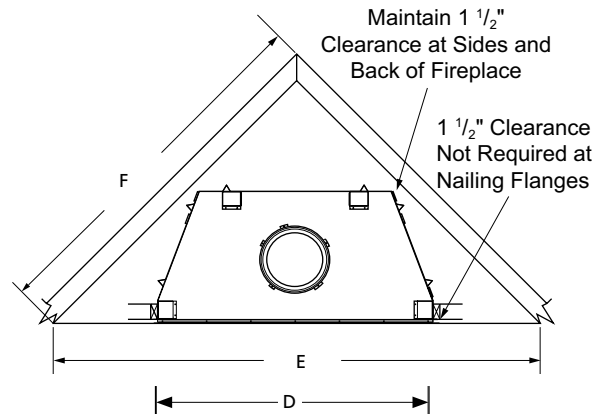

# APPLIANCE SPECIFICATIONS

	WRT6036	WRT6042	WRT6050
A	67-1/8"	67-1/8"	67-1/8"
B	45-1/4"	51-1/4"	59-1/4"
C	28-1/4"	30-1/8"	30-1/8"

	WRT6036	WRT6042	WRT6050
G	36"	42"	50"
H	45-1/8"	51-1/8"	59"
I	29"	30-1/2"	38-1/2"
J	26-5/8"	29"	28-1/2"
K	30"	30"	30"
L	49"	49"	49"
M	67"	67"	67"
N	10-1/2"	10-1/2"	10-1/2"
O	9-1/2"	9-1/2"	9-1/2"
P	3-1/2"	3-1/2"	3-1/2"
Q	7-1/4"	8-1/2"	8-1/2"
R	11"	13"	13"
S	15-1/4"	17"	17"