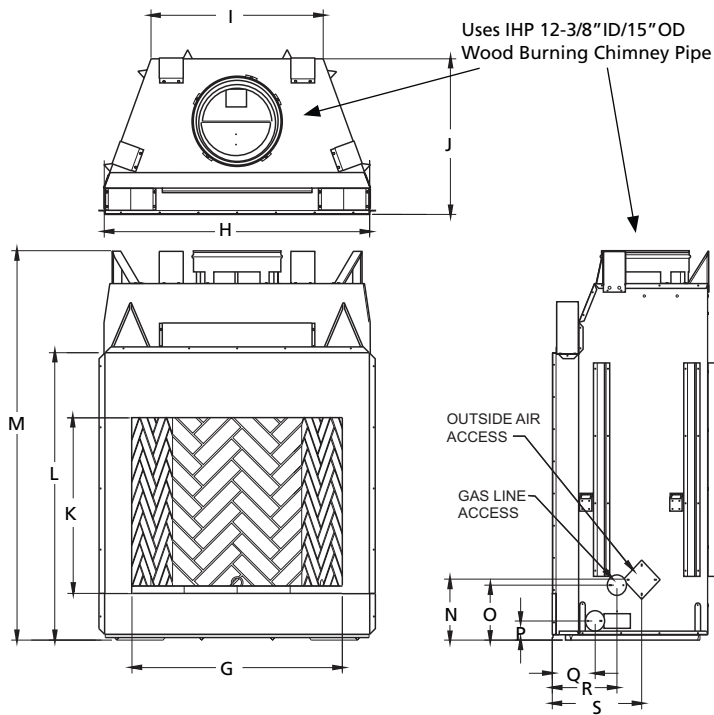

Bifold Glass Doors in Black Trim Finish

APPLIANCE SPECIFICATIONS

	WRT6036	WRT6042	WRT6050
G	36"	42"	50"
H	45-1/8"	51-1/8"	59"
I	29"	30-1/2"	38-1/2"
J	26-5/8"	29"	28-1/2"
K	30"	30"	30"
L	49"	49"	49"
M	67"	67"	67"
N	10-1/2"	10-1/2"	10-1/2"
O	9-1/2"	9-1/2"	9-1/2"
P	3-1/2"	3-1/2"	3-1/2"
Q	7-1/4"	8-1/2"	8-1/2"
R	11"	13"	13"
S	15-1/4"	17"	17"