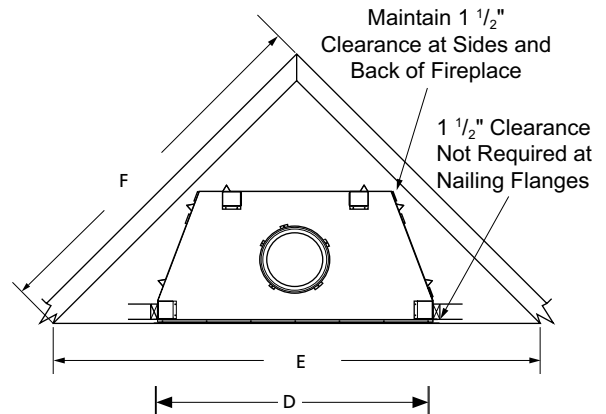

CORNER FRAMING SPECIFICATIONS

	WRT6036	WRT6042	WRT6050
D	45-1/4"	51-1/4"	59-1/4"
E	86-1/2"	92"	100"
F	61"	65"	71"

ON THE COVER: WRT6042 Fireplace with ivory stacked Mosaic Masonry™ brick