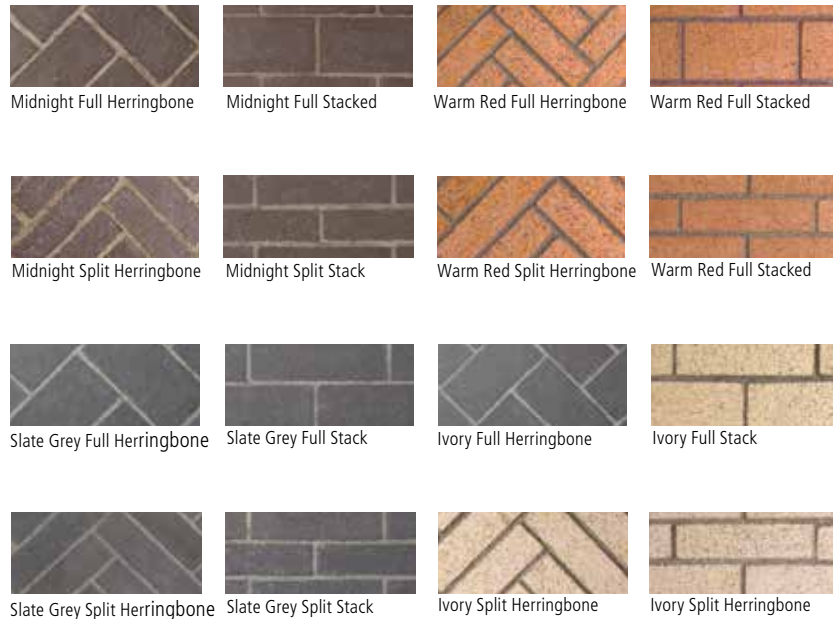

MOSAIC MASONRY FIREBRICK LINERS