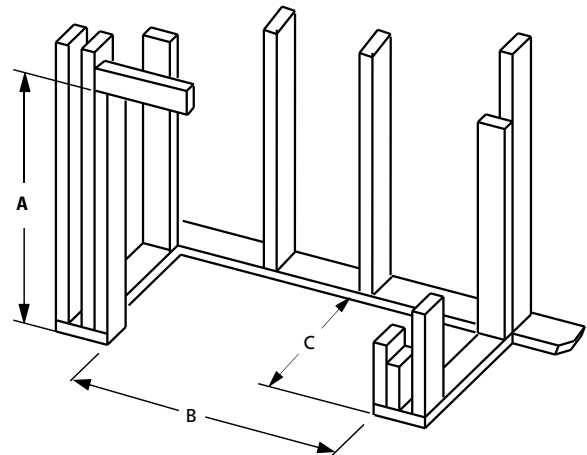

Diagrams, illustrations and photographs are not to scale—consult installation instructions. Product designs, materials, dimensions, specifications, colors and prices are subject to change or discontinuance without notice.

© 2022 Innovative Hearth Products

785851M 03/22

Visit us online
SuperiorFireplaces.us.com

FRAMING SPECIFICATIONS

	WRT6036	WRT6042	WRT6050
A	67-1/8"	67-1/8"	67-1/8"
B	45-1/4"	51-1/4"	59-1/4"
C	28-1/4"	30-1/8"	30-1/8"