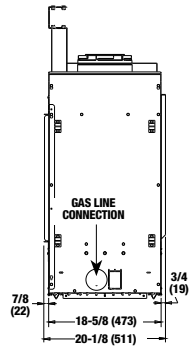

### DRL 4000 ST SERIES DIMENSIONS

Models	A	B	C	D	E
60"	74"	37"	56-5/8"	61-1/2"	76-5/8"
72"	86"	43"	68-5/8"	73-1/2"	88-5/8"
84"	98"	49"	80-5/8"	85-1/2"	100-5/8"

• REFER TO INSTALLATION MANUAL FOR ALL REQUIRED CLEARANCES TO COMBUSTIBLES.