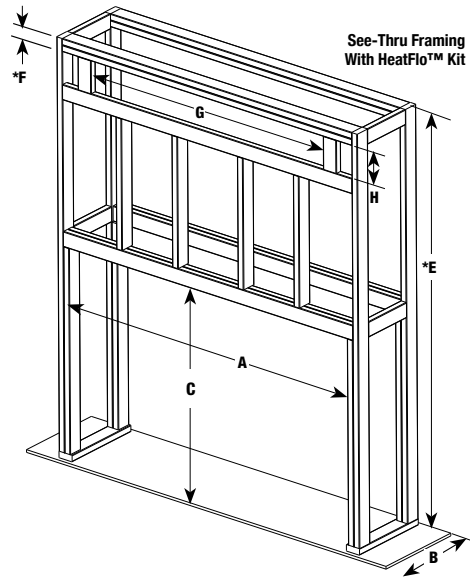

### DRL 4000 ST SERIES FRAMING DIMENSIONS

Models	A	B	C	E	F	G	H
60" See-Thru Framing	74-1/4"	18-1/2"	48-1/2"	84"	—	—	—
60" See-Thru Framing HeatFlo Kit	74-1/4"	18-1/2"	48-1/2"	84"	3"	62"	7-1/2"
72" See-Thru Framing	86-1/4"	18-1/2"	48-1/2"	84"	—	—	—
72" See-Thru Framing HeatFlo Kit	86-1/4"	18-1/2"	48-1/2"	84"	3"	78"	7-1/2"
84" See-Thru Framing	98-1/4"	18-1/2"	48-1/2"	84"	—	—	—
84" See-Thru Framing HeatFlo Kit	98-1/4"	18-1/2"	48-1/2"	84"	3"	90"	7-1/2"