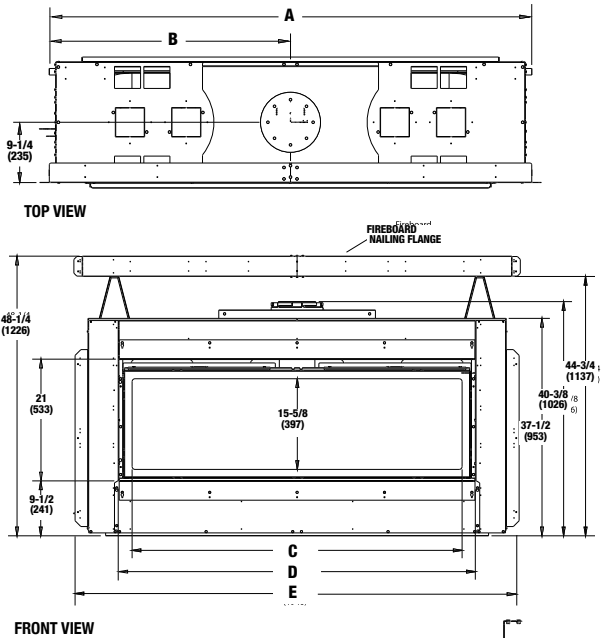

### DRL 4000 ST SERIES DIMENSIONS

Models	A	B	C	D	E
60"	74"	37"	56-5/8"	61-1/2"	76-5/8"
72"	86"	43"	68-5/8"	73-1/2"	88-5/8"
84"	98"	49"	80-5/8"	85-1/2"	100-5/8"

• REFER TO INSTALLATION MANUAL FOR ALL REQUIRED CLEARANCES TO COMBUSTIBLES.