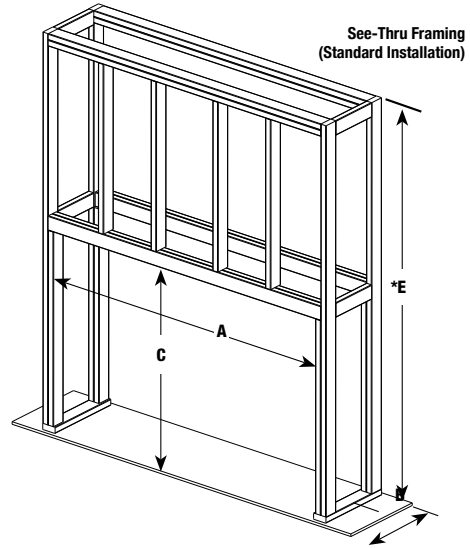

### DRL 4000 ST SERIES FRAMING DIMENSIONS

Models	A	B	C	E	F	G	H
60" See-Thru Framing	74-1/4"	18-1/2"	48-1/2"	84"	—	—	—
60" See-Thru Framing HeatFlo Kit	74-1/4"	18-1/2"	48-1/2"	84"	3"	62"	7-1/2"
72" See-Thru Framing	86-1/4"	18-1/2"	48-1/2"	84"	—	—	—
72" See-Thru Framing HeatFlo Kit	86-1/4"	18-1/2"	48-1/2"	84"	3"	78"	7-1/2"
84" See-Thru Framing	98-1/4"	18-1/2"	48-1/2"	84"	—	—	—
84" See-Thru Framing HeatFlo Kit	98-1/4"	18-1/2"	48-1/2"	84"	3"	90"	7-1/2"