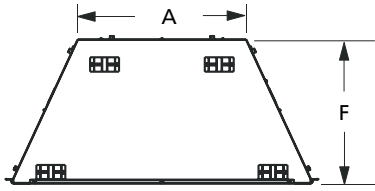

LINER

White Stacked
Refractory

DOORS

Decorative Twin Pane Screen

APPLIANCE SPECIFICATIONS

FRAMING SPECIFICATIONS

FRAMING SPECIFICATIONS

	VRT2536	VRT2542
A	42-1/4"	48-1/4"
B	40-1/4"	40-1/4"
C	20-1/2"	20-1/2"

VRT2536 VRT2542

A	23-1/2"	29-1/2"
B	41-3/4"	47-3/4"
C	36"	42"
D	24"	24"
E	37-1/4"	37-1/4"
F	20"	20"
G	7-3/8"	7-3/8"
H	7-1/2"	7-1/2"
I	12"	12"

INTERIOR FIREBOX DIMENSIONS*

	VRT2536	VRT2542
FRONT WIDTH	35"	41"
REAR WIDTH	23-1/4"	29-1/4"
DEPTH	17-3/8"	17-3/8"
HEIGHT	24"	24"