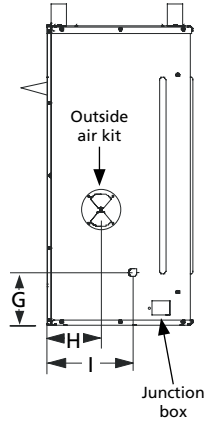

LINER

White Stacked
Refractory

DOORS

Decorative Twin Pane Screen

APPLIANCE SPECIFICATIONS

FRAMING SPECIFICATIONS

FRAMING SPECIFICATIONS

	VRT2536	VRT2542
A	42-1/4"	48-1/4"
B	40-1/4"	40-1/4"
C	20-1/2"	20-1/2"

VRT2536 VRT2542

A	23-1/2"	29-1/2"
B	41-3/4"	47-3/4"
C	36"	42"
D	24"	24"
E	37-1/4"	37-1/4"
F	20"	20"
G	7-3/8"	7-3/8"
H	7-1/2"	7-1/2"
I	12"	12"

INTERIOR FIREBOX DIMENSIONS*

	VRT2536	VRT2542
FRONT WIDTH	35"	41"
REAR WIDTH	23-1/4"	29-1/4"
DEPTH	17-3/8"	17-3/8"
HEIGHT	24"	24"