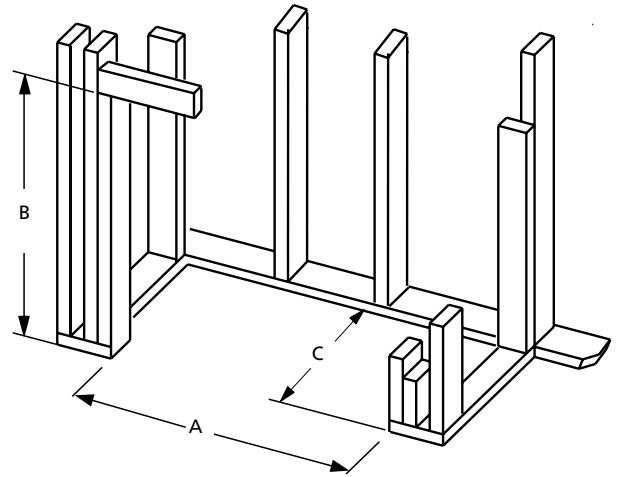

LINER

White Stacked
Refractory

DOORS

Decorative Twin Pane Screen

APPLIANCE SPECIFICATIONS

FRAMING SPECIFICATIONS

FRAMING SPECIFICATIONS

	VRT2536	VRT2542
A	42-1/4"	48-1/4"
B	40-1/4"	40-1/4"
C	20-1/2"	20-1/2"

VRT2536 VRT2542

A	23-1/2"	29-1/2"
B	41-3/4"	47-3/4"
C	36"	42"
D	24"	24"
E	37-1/4"	37-1/4"
F	20"	20"
G	7-3/8"	7-3/8"
H	7-1/2"	7-1/2"
I	12"	12"

INTERIOR FIREBOX DIMENSIONS*

	VRT2536	VRT2542
FRONT WIDTH	35"	41"
REAR WIDTH	23-1/4"	29-1/4"
DEPTH	17-3/8"	17-3/8"
HEIGHT	24"	24"