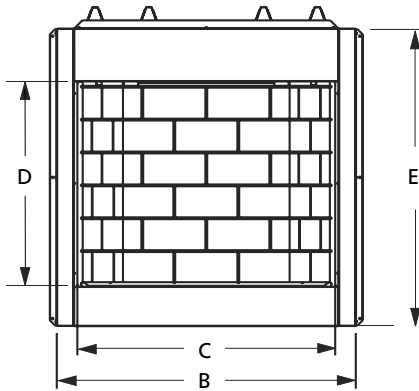

LINER

White Stacked
Refractory

DOORS

Decorative Twin Pane Screen

APPLIANCE SPECIFICATIONS

FRAMING SPECIFICATIONS

FRAMING SPECIFICATIONS

	VRT2536	VRT2542
A	42-1/4"	48-1/4"
B	40-1/4"	40-1/4"
C	20-1/2"	20-1/2"

VRT2536 VRT2542

A	23-1/2"	29-1/2"
B	41-3/4"	47-3/4"
C	36"	42"
D	24"	24"
E	37-1/4"	37-1/4"
F	20"	20"
G	7-3/8"	7-3/8"
H	7-1/2"	7-1/2"
I	12"	12"

INTERIOR FIREBOX DIMENSIONS*

	VRT2536	VRT2542
FRONT WIDTH	35"	41"
REAR WIDTH	23-1/4"	29-1/4"
DEPTH	17-3/8"	17-3/8"
HEIGHT	24"	24"