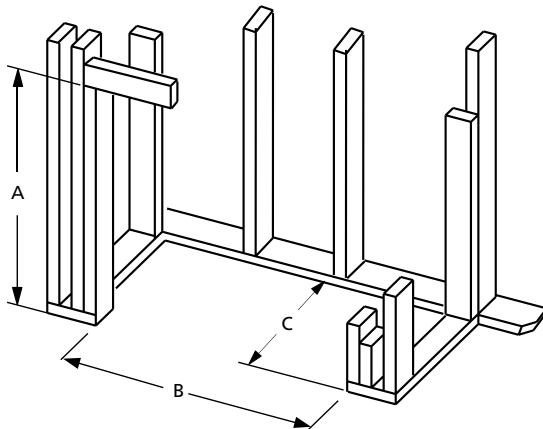

*Compatible with any ANSI Z21.11.2 listed vent-free log set. Choose Superior vent-free log sets for best results.

LINER

White Stacked

White Herringbone

APPLIANCE SPECIFICATIONS

FRAMING SPECIFICATIONS

	VRT4536	VRT4542	VRT4550
A	54-5/8"	54-5/8"	54-5/8"
B	45-3/8"	51-3/8"	59-3/8"
C	28-1/4"	30-1/8"	30-1/8"

CORNER FRAMING SPECIFICATIONS

	VRT4536	VRT4542	VRT4550
D	61"	65"	71"
E	45-3/8"	51-3/8"	59-3/8"
F	86-1/2"	92"	100"

IMPORTANT NOTES:

As with any fireplace, this appliance is extremely hot during operation. Read and understand all operating instructions before using this appliance. For further information, consult your dealer.

	VRT4536	VRT4542	VRT4550
G	29"	30-5/16"	38-5/16"
H	45-1/8"	51-1/8"	59-1/8"
I	30"	30"	30"
J	36"	42"	50"
K	49"	49"	49"
L	28"	30"	30"
M	54-1/2"	54-1/2"	54-1/2"
N	3-5/16"	3-5/16"	3-5/16"
O	9-7/16"	9-7/16"	9-7/16"
P	7-3/8"	8-3/4"	8-3/4"
Q	11-1/8"	13"	13"