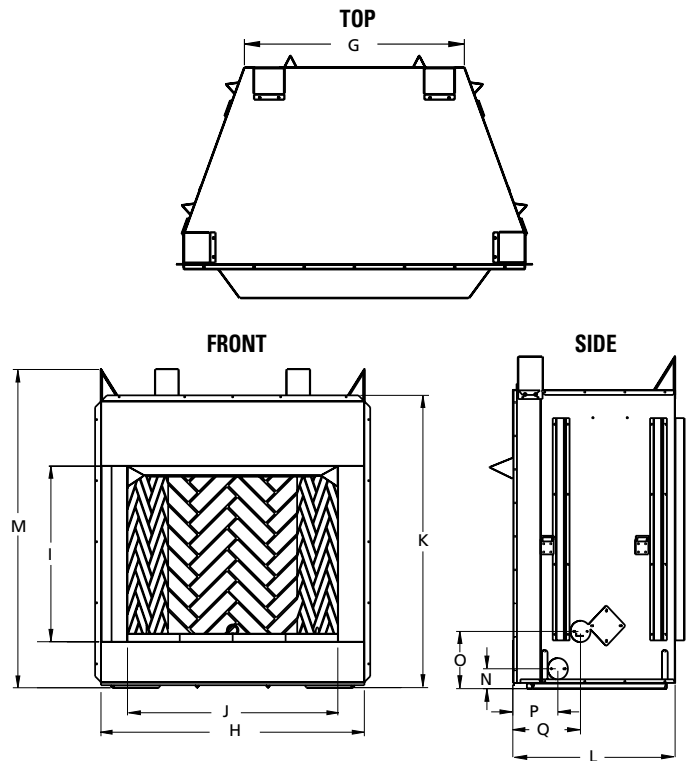

CORNER FRAMING SPECIFICATIONS

	VRT4536	VRT4542	VRT4550
D	61"	65"	71"
E	45-3/8"	51-3/8"	59-3/8"
F	86-1/2"	92"	100"

IMPORTANT NOTES:

As with any fireplace, this appliance is extremely hot during operation. Read and understand all operating instructions before using this appliance. For further information, consult your dealer.

	VRT4536	VRT4542	VRT4550
G	29"	30-5/16"	38-5/16"
H	45-1/8"	51-1/8"	59-1/8"
I	30"	30"	30"
J	36"	42"	50"
K	49"	49"	49"
L	28"	30"	30"
M	54-1/2"	54-1/2"	54-1/2"
N	3-5/16"	3-5/16"	3-5/16"
O	9-7/16"	9-7/16"	9-7/16"
P	7-3/8"	8-3/4"	8-3/4"
Q	11-1/8"	13"	13"