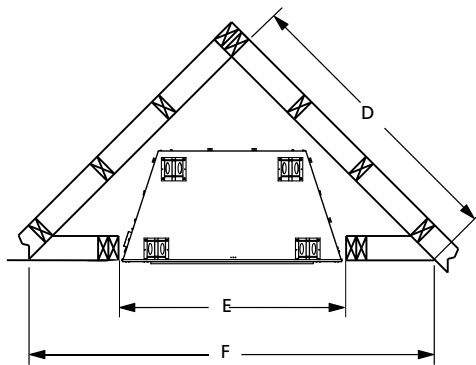

*Compatible with any ANSI Z21.11.2 listed vent-free log set. Choose Superior vent-free log sets for best results.

LINER

White Stacked

White Herringbone

APPLIANCE SPECIFICATIONS

FRAMING SPECIFICATIONS

	VRT4536	VRT4542	VRT4550
A	54-5/8"	54-5/8"	54-5/8"
B	45-3/8"	51-3/8"	59-3/8"
C	28-1/4"	30-1/8"	30-1/8"

CORNER FRAMING SPECIFICATIONS

	VRT4536	VRT4542	VRT4550
D	61"	65"	71"
E	45-3/8"	51-3/8"	59-3/8"
F	86-1/2"	92"	100"

IMPORTANT NOTES:

As with any fireplace, this appliance is extremely hot during operation. Read and understand all operating instructions before using this appliance. For further information, consult your dealer.

	VRT4536	VRT4542	VRT4550
G	29"	30-5/16"	38-5/16"
H	45-1/8"	51-1/8"	59-1/8"
I	30"	30"	30"
J	36"	42"	50"
K	49"	49"	49"
L	28"	30"	30"
M	54-1/2"	54-1/2"	54-1/2"
N	3-5/16"	3-5/16"	3-5/16"
O	9-7/16"	9-7/16"	9-7/16"
P	7-3/8"	8-3/4"	8-3/4"
Q	11-1/8"	13"	13"