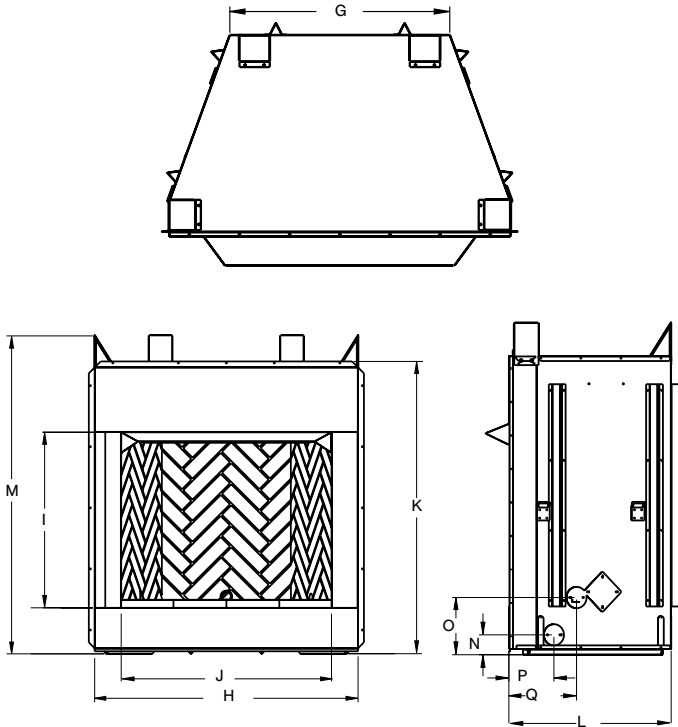

COMPATIBLE VENT-FREE GAS LOG SETS

APPLIANCE SPECIFICATIONS

	VRT6036	VRT6042	VRT6050
G	29"	30-5/16"	38-5/16"
H	45-1/8"	51-1/8"	59"
I	30"	30"	30"
J	36"	42"	50"
K	49"	49"	49"
L	28"	30"	30"
M	54-1/2"	54-1/2"	54-1/2"
N	3-5/16"	3-5/16"	3-5/16"
O	9-7/16"	9-7/16"	9-7/16"
P	7-3/8"	8-3/4"	8-3/4"
Q	11-1/8"	13"	13"

FRAMING SPECIFICATIONS

	VRT6036	VRT6042	VRT6050
A	54-5/8"	54-5/8"	54-5/8"
B	45-3/8"	51-3/8"	59-3/8"
C	28-1/4"	30-1/8"	30-1/8"

CORNER FRAMING SPECIFICATIONS

	VRT6036	VRT6042	VRT6050
D	61"	65"	71"
E	45-3/8"	51-3/8"	59-3/8"
F	86-1/2"	92"	100"