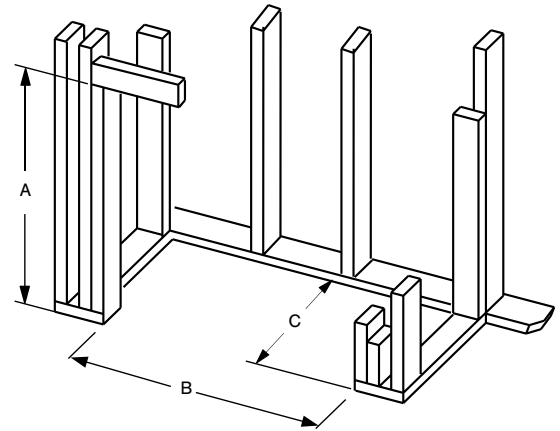

COMPATIBLE VENT-FREE GAS LOG SETS

APPLIANCE SPECIFICATIONS

	VRT6036	VRT6042	VRT6050
G	29"	30-5/16"	38-5/16"
H	45-1/8"	51-1/8"	59"
I	30"	30"	30"
J	36"	42"	50"
K	49"	49"	49"
L	28"	30"	30"
M	54-1/2"	54-1/2"	54-1/2"
N	3-5/16"	3-5/16"	3-5/16"
O	9-7/16"	9-7/16"	9-7/16"
P	7-3/8"	8-3/4"	8-3/4"
Q	11-1/8"	13"	13"

FRAMING SPECIFICATIONS

	VRT6036	VRT6042	VRT6050
A	54-5/8"	54-5/8"	54-5/8"
B	45-3/8"	51-3/8"	59-3/8"
C	28-1/4"	30-1/8"	30-1/8"

CORNER FRAMING SPECIFICATIONS

	VRT6036	VRT6042	VRT6050
D	61"	65"	71"
E	45-3/8"	51-3/8"	59-3/8"
F	86-1/2"	92"	100"