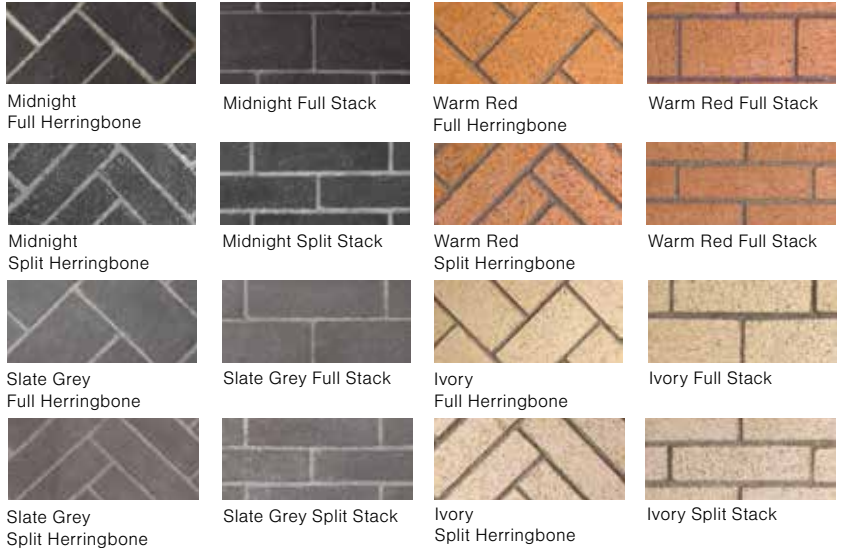

Compatible with any listed ANSI Z21.11.2 vent-free gas log set. Choose a Superior vent-free gas log set for best results.

superiorfireplaces.us.com

INTERIOR OPTIONS

MOSAIC MASONRY FIREBRICK LINERS

Fireplace interior liner samples, images, descriptions, and specifications are for reference only. Actual color and finish may vary due to natural materials, manufacturing processes, and digital display differences.