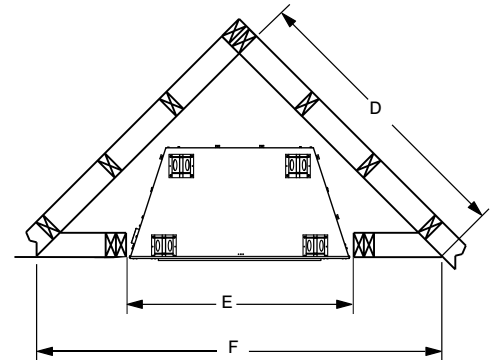

COMPATIBLE VENT-FREE GAS LOG SETS

APPLIANCE SPECIFICATIONS

	VRT6036	VRT6042	VRT6050
G	29"	30-5/16"	38-5/16"
H	45-1/8"	51-1/8"	59"
I	30"	30"	30"
J	36"	42"	50"
K	49"	49"	49"
L	28"	30"	30"
M	54-1/2"	54-1/2"	54-1/2"
N	3-5/16"	3-5/16"	3-5/16"
O	9-7/16"	9-7/16"	9-7/16"
P	7-3/8"	8-3/4"	8-3/4"
Q	11-1/8"	13"	13"

FRAMING SPECIFICATIONS

	VRT6036	VRT6042	VRT6050
A	54-5/8"	54-5/8"	54-5/8"
B	45-3/8"	51-3/8"	59-3/8"
C	28-1/4"	30-1/8"	30-1/8"

CORNER FRAMING SPECIFICATIONS

	VRT6036	VRT6042	VRT6050
D	61"	65"	71"
E	45-3/8"	51-3/8"	59-3/8"
F	86-1/2"	92"	100"