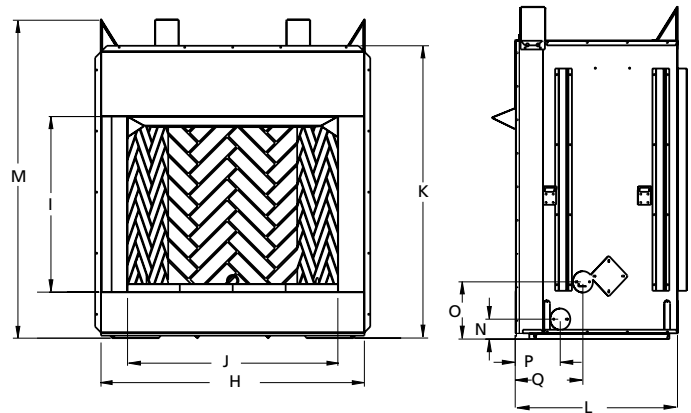

## FRAMING SPECIFICATIONS

	VRT6036	VRT6042	VRT6050
A	54-5/8"	54-5/8"	54-5/8"
B	45-3/8"	51-3/8"	59-3/8"
C	28-1/4"	30-1/8"	30-1/8"

### CORNER FRAMING SPECIFICATIONS

	VRT6036	VRT6042	VRT6050
D	61"	65"	71"
E	45-3/8"	51-3/8"	59-3/8"
F	86-1/2"	92"	100"

	VRT6036	VRT6042	VRT6050
G	29"	30-5/16"	38-5/16"
H	45-1/8"	51-1/8"	59"
I	30"	30"	30"
J	36"	42"	50"
K	49"	49"	49"
L	28"	30"	30"
M	54-1/2"	54-1/2"	54-1/2"
N	3-5/16"	3-5/16"	3-5/16"
O	9-7/16"	9-7/16"	9-7/16"
P	7-3/8"	8-3/4"	8-3/4"
Q	11-1/8"	13"	13"