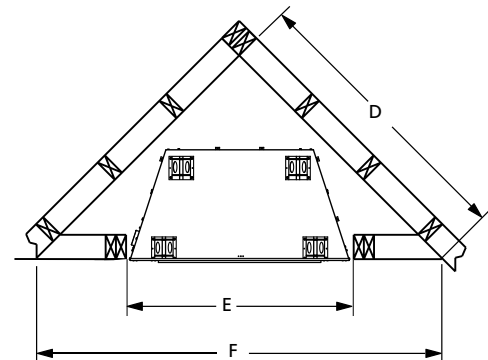

Boulder Mountain

Wild Timber

Rugged Stack

Mossy Oak

Giant Timbers

APPLIANCE SPECIFICATIONS

	VRT6036	VRT6042	VRT6050
G	29"	30-5/16"	38-5/16"
H	45-1/8"	51-1/8"	59"
I	30"	30"	30"
J	36"	42"	50"
K	49"	49"	49"
L	28"	30"	30"
M	54-1/2"	54-1/2"	54-1/2"
N	3-5/16"	3-5/16"	3-5/16"
O	9-7/16"	9-7/16"	9-7/16"
P	7-3/8"	8-3/4"	8-3/4"
Q	11-1/8"	13"	13"

INTERIOR FIREBOX DIMENSIONS*

	VRT6036	VRT6042	VRT6050
FRONT WIDTH	36"	42"	50"
REAR WIDTH	22 1/2"	26 3/8"	34 3/8"
DEPTH	19"	21 3/4"	21 3/4"
HEIGHT	30"	30"	30"

* To assist with compatible log size selection

FRAMING SPECIFICATIONS

	VRT6036	VRT6042	VRT6050
A	54-5/8"	54-5/8"	54-5/8"
B	45-3/8"	51-3/8"	59-3/8"
C	28-1/4"	30-1/8"	30-1/8"

CORNER FRAMING SPECIFICATIONS

	VRT6036	VRT6042	VRT6050
D	61"	65"	71"
E	45-3/8"	51-3/8"	59-3/8"
F	86-1/2"	92"	100"