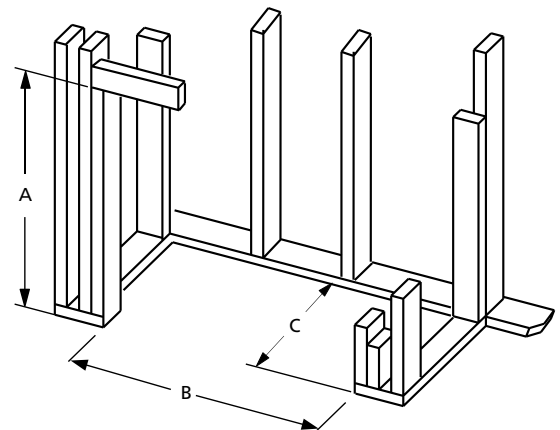

FRAMING SPECIFICATIONS

	VRT6036	VRT6042	VRT6050
A	54-5/8"	54-5/8"	54-5/8"
B	45-3/8"	51-3/8"	59-3/8"
C	28-1/4"	30-1/8"	30-1/8"