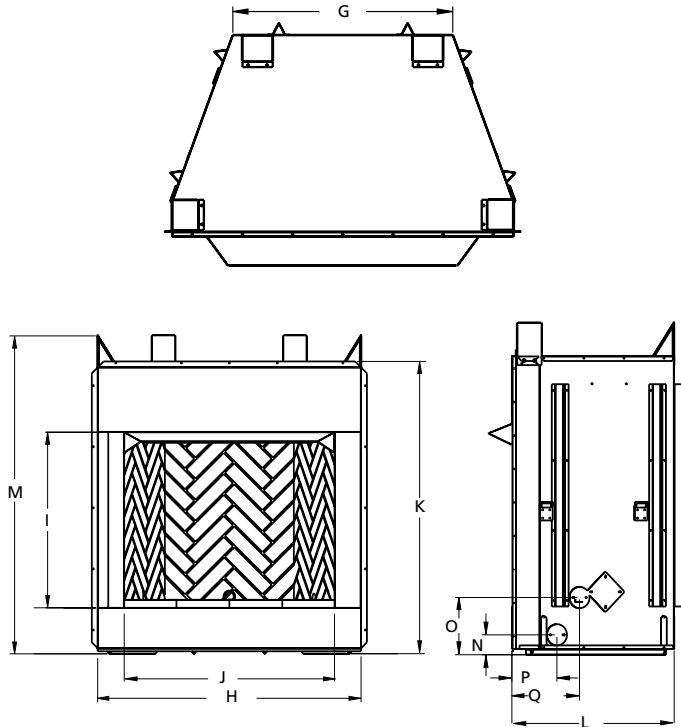

Boulder Mountain

Wild Timber

Rugged Stack

Mossy Oak

Giant Timbers

APPLIANCE SPECIFICATIONS

	VRT6036	VRT6042	VRT6050
G	29"	30-5/16"	38-5/16"
H	45-1/8"	51-1/8"	59"
I	30"	30"	30"
J	36"	42"	50"
K	49"	49"	49"
L	28"	30"	30"
M	54-1/2"	54-1/2"	54-1/2"
N	3-5/16"	3-5/16"	3-5/16"
O	9-7/16"	9-7/16"	9-7/16"
P	7-3/8"	8-3/4"	8-3/4"
Q	11-1/8"	13"	13"

INTERIOR FIREBOX DIMENSIONS*

	VRT6036	VRT6042	VRT6050
FRONT WIDTH	36"	42"	50"
REAR WIDTH	22 1/2"	26 3/8"	34 3/8"
DEPTH	19"	21 3/4"	21 3/4"
HEIGHT	30"	30"	30"

* To assist with compatible log size selection

FRAMING SPECIFICATIONS

	VRT6036	VRT6042	VRT6050
A	54-5/8"	54-5/8"	54-5/8"
B	45-3/8"	51-3/8"	59-3/8"
C	28-1/4"	30-1/8"	30-1/8"

CORNER FRAMING SPECIFICATIONS

	VRT6036	VRT6042	VRT6050
D	61"	65"	71"
E	45-3/8"	51-3/8"	59-3/8"
F	86-1/2"	92"	100"