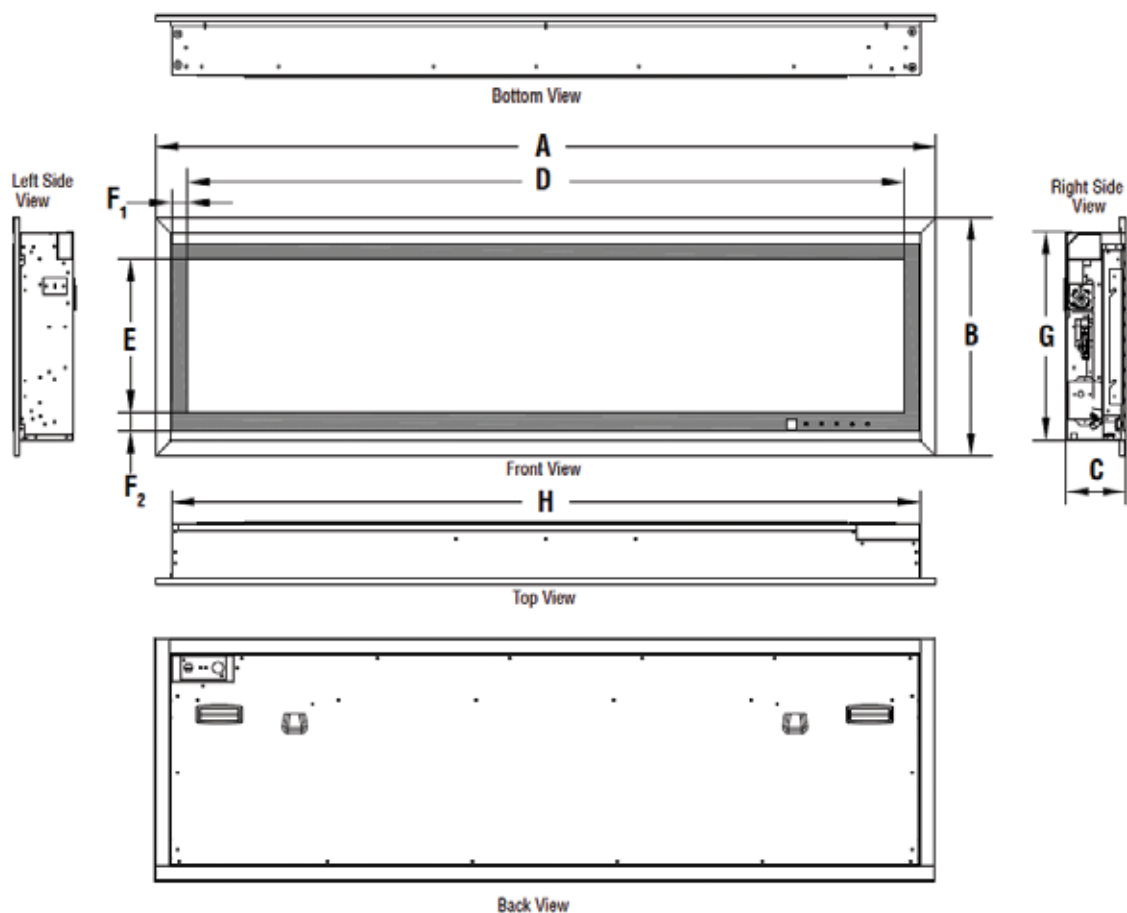

APPLIANCE SPECIFICATIONS

ERL 3000 DIMENSIONS

	60"	72"	84"	100"
A	64-7/8"	76-7/8"	88-7/8"	104-7/8"
B	18-3/8"	18-3/8"	18-3/8"	18-3/8"
C	6"	6"	6"	6"
D	60"	72"	84"	100"
E	11-7/8"	11-7/8"	11-7/8"	11-7/8"
F ₁	1-1/4"	1-1/4"	1-1/4"	1-1/4"
F ₂	1-3/8"	1-3/8"	1-3/8"	1-3/8"
G	16"	16"	16"	16"
H	62-1/2"	74-1/2"	86-1/2"	102-1/2"

FRAMING SPECIFICATIONS

	ERL3060	ERL3072	ERL3084	ERL3100
HEIGHT	16-1/2"	16-1/2"	16-1/2"	16-1/2"
WIDTH	63"	75"	87"	103"
DEPTH	6-1/2"	6-1/2"	6-1/2"	6-1/2"

APPLIANCE BTU OPERATING INPUT

MODEL	TYPE	VOLTAGE	BTU/HR
ERL3000	ELECTRIC	120	5,000