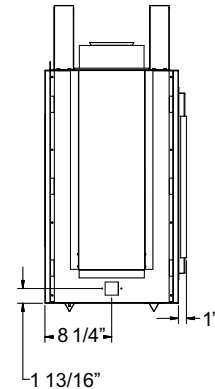

FRAMING SPECIFICATIONS

ONE SIDED APPLICATION

SEE-THROUGH APPLICATION

On the Cover: VRE4543 shown with Green Glass Media

IMPORTANT NOTES:

As with any fireplace, this appliance is extremely hot during operation. Read and understand all operating instructions before using this appliance. For further information, consult your dealer.