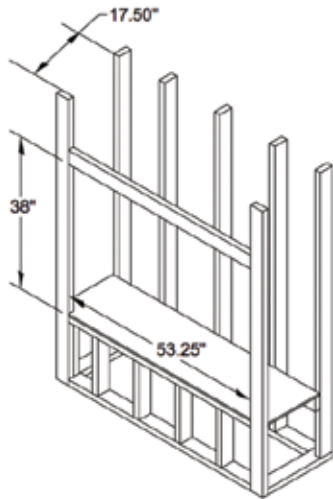

FRAMING SPECIFICATIONS

ONE SIDED APPLICATION

SEE-THROUGH APPLICATION

On the Cover: VRE4543 shown with Green Glass Media

IMPORTANT NOTES:

As with any fireplace, this appliance is extremely hot during operation. Read and understand all operating instructions before using this appliance. For further information, consult your dealer.