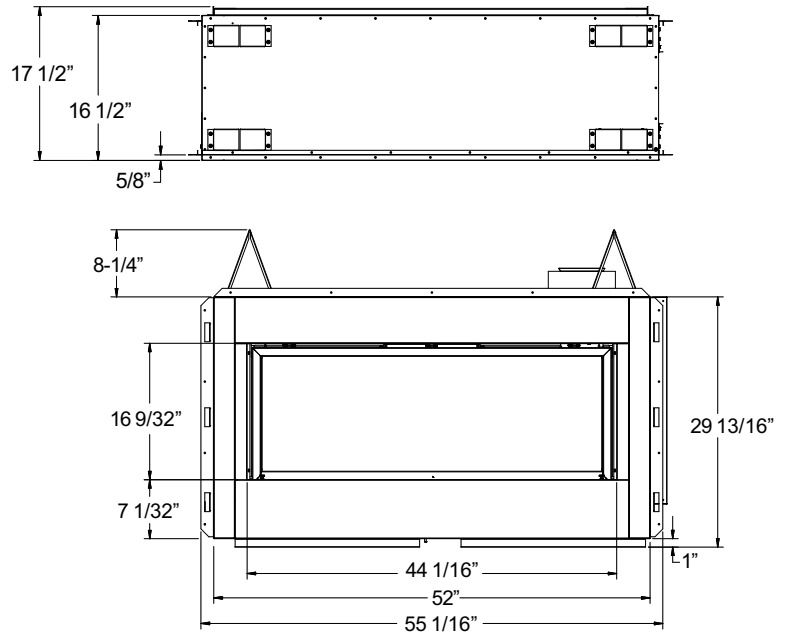

FRAMING SPECIFICATIONS

ONE SIDED APPLICATION

SEE-THROUGH APPLICATION

On the Cover: VRE4543 shown with Green Glass Media

IMPORTANT NOTES:

As with any fireplace, this appliance is extremely hot during operation. Read and understand all operating instructions before using this appliance. For further information, consult your dealer.