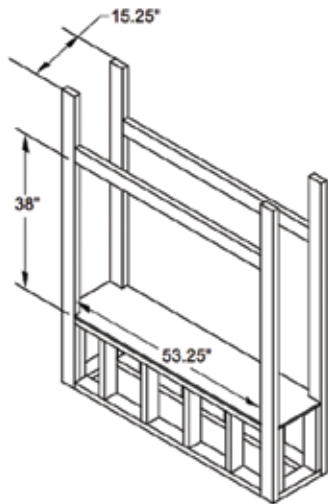

FRAMING SPECIFICATIONS

ONE SIDED APPLICATION

SEE-THROUGH APPLICATION

On the Cover: VRE4543 shown with Green Glass Media

IMPORTANT NOTES:

As with any fireplace, this appliance is extremely hot during operation. Read and understand all operating instructions before using this appliance. For further information, consult your dealer.