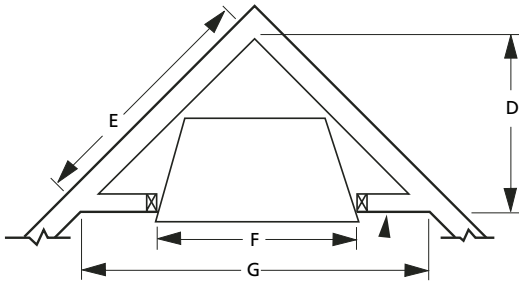

superiorfireplaces.us.com

APPLIANCE SPECIFICATIONS

FRAMING SPECIFICATIONS

VRE4336

VRE4342

A	46-1/2"	46-1/2"
B	42-3/4"	48-3/4"
C	20-1/2"	20-1/2"

CORNER FRAMING SPECIFICATIONS

VRE4336

VRE4342

D	31-3/4"	34-3/4"
E	44-3/16"	49-1/8"
F	42-3/4"	48-3/4"
G	63-1/2"	69-1/2"

VRE4336

VRE4342

H	23-1/2"	29-1/2"
I	41-3/4"	47-3/4"
J	37"	43"
K	28-1/2"	28-1/2"
L	41-5/16"	41-5/16"
M	20"	20"
N	1-3/4"	1-3/4"
O	4-3/8"	4-3/8"