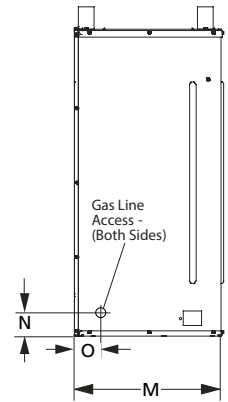

superiorfireplaces.us.com

APPLIANCE SPECIFICATIONS

FRAMING SPECIFICATIONS

VRE4336

VRE4342

A	46-1/2"	46-1/2"
B	42-3/4"	48-3/4"
C	20-1/2"	20-1/2"

CORNER FRAMING SPECIFICATIONS

VRE4336

VRE4342

D	31-3/4"	34-3/4"
E	44-3/16"	49-1/8"
F	42-3/4"	48-3/4"
G	63-1/2"	69-1/2"

VRE4336

VRE4342

H	23-1/2"	29-1/2"
I	41-3/4"	47-3/4"
J	37"	43"
K	28-1/2"	28-1/2"
L	41-5/16"	41-5/16"
M	20"	20"
N	1-3/4"	1-3/4"
O	4-3/8"	4-3/8"