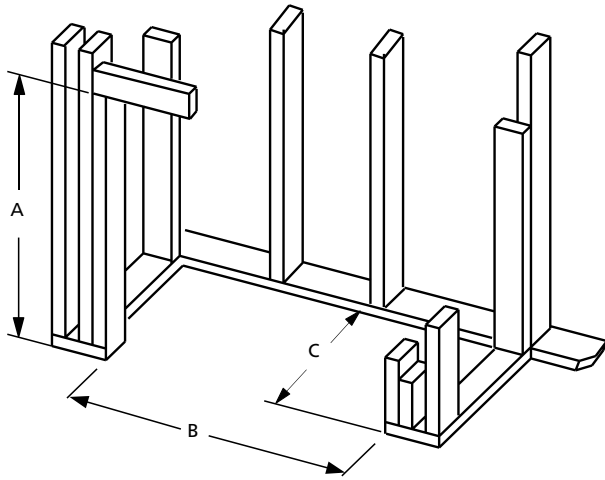

INTERIOR LINERS (REQUIRED)

White Stacked

White Herringbone

EXTERIOR OPTIONS

Stainless Steel
Weather Cover

Bi-Fold Glass Doors
and Hood

REMOTE (INCLUDED)

On-Off Hi-Low Remote

superiorfireplaces.us.com

APPLIANCE SPECIFICATIONS

FRAMING SPECIFICATIONS

VRE4336

VRE4342

A	46-1/2"	46-1/2"
B	42-3/4"	48-3/4"
C	20-1/2"	20-1/2"

CORNER FRAMING SPECIFICATIONS

VRE4336

VRE4342

D	31-3/4"	34-3/4"
E	44-3/16"	49-1/8"
F	42-3/4"	48-3/4"
G	63-1/2"	69-1/2"

VRE4336

VRE4342

H	23-1/2"	29-1/2"
I	41-3/4"	47-3/4"
J	37"	43"
K	28-1/2"	28-1/2"
L	41-5/16"	41-5/16"
M	20"	20"
N	1-3/4"	1-3/4"
O	4-3/8"	4-3/8"