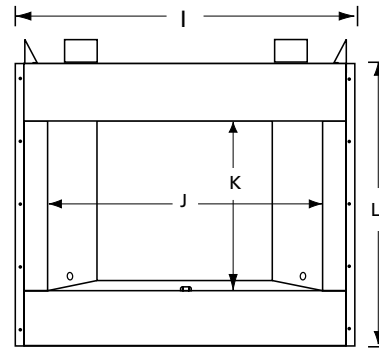

superiorfireplaces.us.com

APPLIANCE SPECIFICATIONS

FRAMING SPECIFICATIONS

VRE4336

VRE4342

A	46-1/2"	46-1/2"
B	42-3/4"	48-3/4"
C	20-1/2"	20-1/2"

CORNER FRAMING SPECIFICATIONS

VRE4336

VRE4342

D	31-3/4"	34-3/4"
E	44-3/16"	49-1/8"
F	42-3/4"	48-3/4"
G	63-1/2"	69-1/2"

VRE4336

VRE4342

H	23-1/2"	29-1/2"
I	41-3/4"	47-3/4"
J	37"	43"
K	28-1/2"	28-1/2"
L	41-5/16"	41-5/16"
M	20"	20"
N	1-3/4"	1-3/4"
O	4-3/8"	4-3/8"