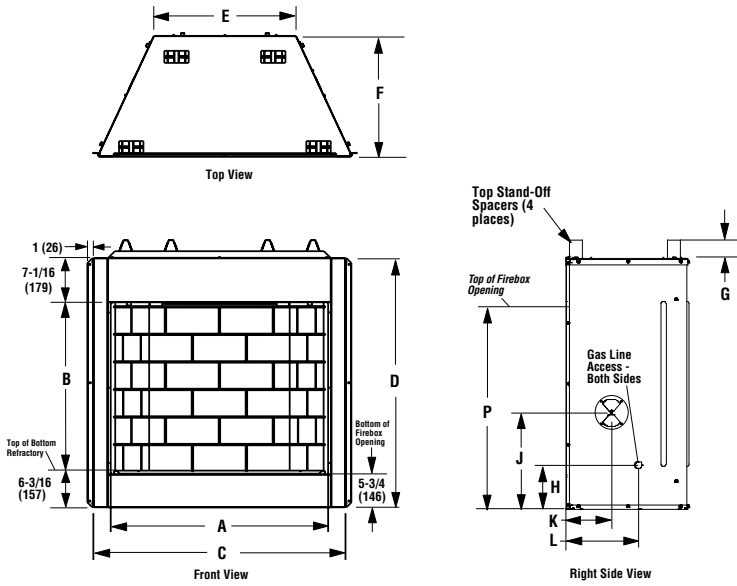

INTERIOR LINERS (REQUIRED)

White Stacked

White Herringbone

APPLIANCE SPECIFICATIONS

VRE4236

VRE4242

	VRE4236	VRE4242
A	36"	42"
B	28"	28"
C	41-3/4"	47-3/4"
D	41-1/4"	41-1/4"
E	23-1/2"	29-1/2"
F	20"	20"
G	3"	3"
H	8-3/8"	8-3/8"
J	15-7/8"	15-7/8"
K	7-1/2"	7-1/2"
L	12"	12"
M	1-3/8"	1-3/8"
N	5-1/2"	5-1/2"
P	34-3/8"	34-3/8"

On the Cover: VRE4236 shown with White Stacked Refractory Liner and Optional Brushed Stainless Steel Hood

FRAMING SPECIFICATIONS

FRAMING SPECIFICATIONS

	VRE4236	VRE4242
A	42-3/4"	48-3/4"
B	46-1/2"	46-1/2"
C	23-5/8"	29-5/8"
D	11-1/4"	14-1/4"
E	63-1/2"	69-1/2"
F	31-3/4"	34-3/4"
G	20-1/2"	20-1/2"
H	44-1/4"	49-1/8"