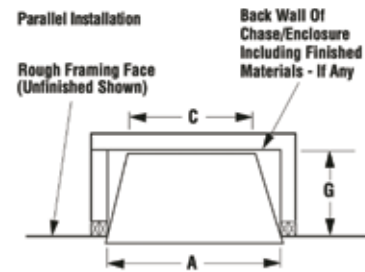

FRAMING SPECIFICATIONS

FRAMING SPECIFICATIONS

	VRE4236	VRE4242
A	42-3/4"	48-3/4"
B	46-1/2"	46-1/2"
C	23-5/8"	29-5/8"
D	11-1/4"	14-1/4"
E	63-1/2"	69-1/2"
F	31-3/4"	34-3/4"
G	20-1/2"	20-1/2"
H	44-1/4"	49-1/8"