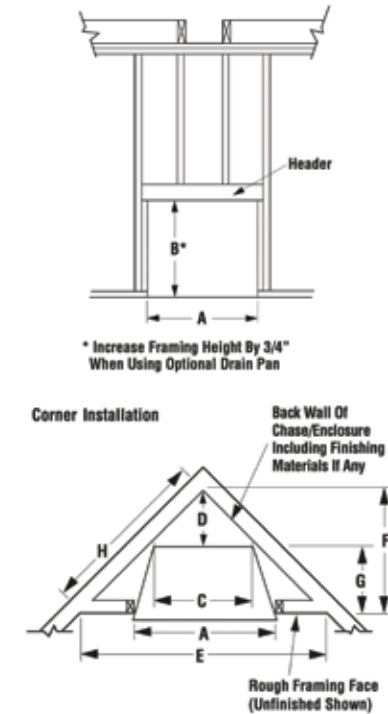

INTERIOR LINERS (REQUIRED)

White Stacked

White Herringbone

APPLIANCE SPECIFICATIONS

VRE4236

VRE4242

	VRE4236	VRE4242
A	36"	42"
B	28"	28"
C	41-3/4"	47-3/4"
D	41-1/4"	41-1/4"
E	23-1/2"	29-1/2"
F	20"	20"
G	3"	3"
H	8-3/8"	8-3/8"
J	15-7/8"	15-7/8"
K	7-1/2"	7-1/2"
L	12"	12"
M	1-3/8"	1-3/8"
N	5-1/2"	5-1/2"
P	34-3/8"	34-3/8"

On the Cover: VRE4236 shown with White Stacked Refractory Liner and Optional Brushed Stainless Steel Hood

FRAMING SPECIFICATIONS

FRAMING SPECIFICATIONS

	VRE4236	VRE4242
A	42-3/4"	48-3/4"
B	46-1/2"	46-1/2"
C	23-5/8"	29-5/8"
D	11-1/4"	14-1/4"
E	63-1/2"	69-1/2"
F	31-3/4"	34-3/4"
G	20-1/2"	20-1/2"
H	44-1/4"	49-1/8"