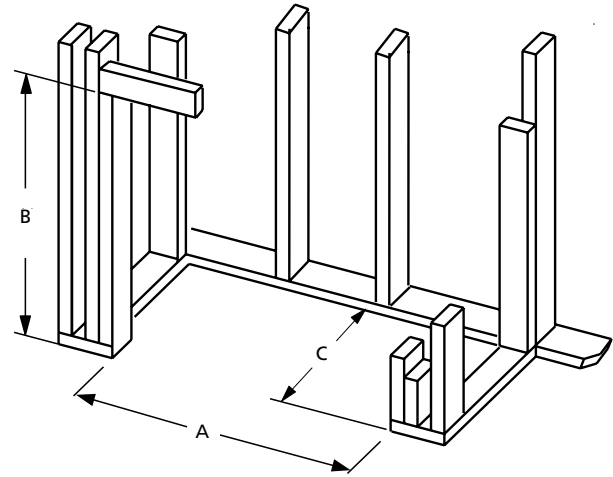

White Stacked

White Herringbone

COMPATIBLE VENT-FREE GAS LOG SETS

Giant Timbers OD

Mossy Oak OD

APPLIANCE SPECIFICATIONS

FRAMING SPECIFICATIONS

	VRE4236	VRE4242
A	42-3/4"	48-3/4"
B	46-1/2"	46-1/2"
C	20-1/2"	20-1/2"

	VRE4236	VRE4242
A	36"	42"
B	28"	28"
C	41-3/4"	47-3/4"
D	41-1/4"	41-1/4"
E	23-1/2"	29-1/2"
F	20"	20"
G	3"	3"
H	8-3/8"	8-3/8"
J	15-7/8"	15-7/8"
K	7-1/2"	7-1/2"
L	12"	12"
M	1-3/8"	1-3/8"
N	5-1/2"	5-1/2"
P	34-3/8"	34-3/8"

INTERIOR FIREBOX DIMENSIONS*

	VRE4236	VRE4242
FRONT WIDTH	35"	41"
REAR WIDTH	23-1/4"	29-1/4"
DEPTH	17-3/8"	17-3/8"
HEIGHT	28"	28"

* To assist with compatible log size selection

IMPORTANT NOTES:

As with any fireplace, this appliance is extremely hot during operation. Read and understand all operating instructions before using this appliance. For further information, consult your dealer.