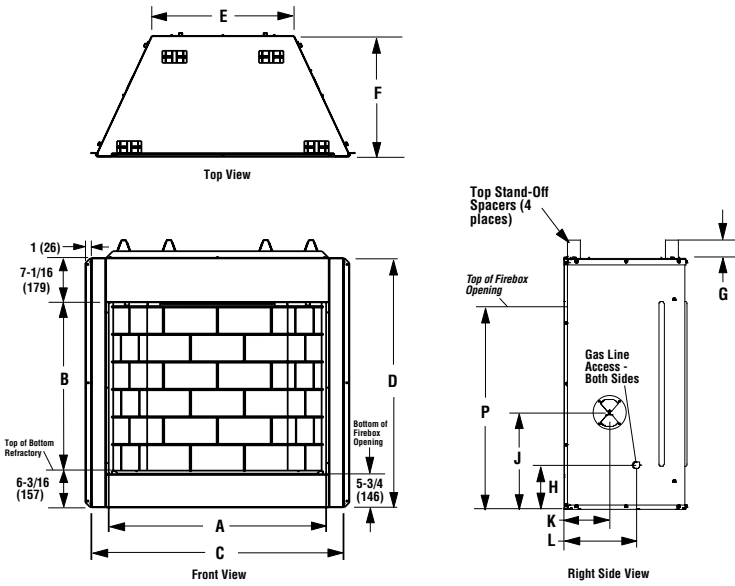

White Stacked

White Herringbone

COMPATIBLE VENT-FREE GAS LOG SETS

Giant Timbers OD

Mossy Oak OD

APPLIANCE SPECIFICATIONS

FRAMING SPECIFICATIONS

	VRE4236	VRE4242
A	42-3/4"	48-3/4"
B	46-1/2"	46-1/2"
C	20-1/2"	20-1/2"

	VRE4236	VRE4242
A	36"	42"
B	28"	28"
C	41-3/4"	47-3/4"
D	41-1/4"	41-1/4"
E	23-1/2"	29-1/2"
F	20"	20"
G	3"	3"
H	8-3/8"	8-3/8"
J	15-7/8"	15-7/8"
K	7-1/2"	7-1/2"
L	12"	12"
M	1-3/8"	1-3/8"
N	5-1/2"	5-1/2"
P	34-3/8"	34-3/8"

INTERIOR FIREBOX DIMENSIONS*

	VRE4236	VRE4242
FRONT WIDTH	35"	41"
REAR WIDTH	23-1/4"	29-1/4"
DEPTH	17-3/8"	17-3/8"
HEIGHT	28"	28"

* To assist with compatible log size selection

IMPORTANT NOTES:

As with any fireplace, this appliance is extremely hot during operation. Read and understand all operating instructions before using this appliance. For further information, consult your dealer.