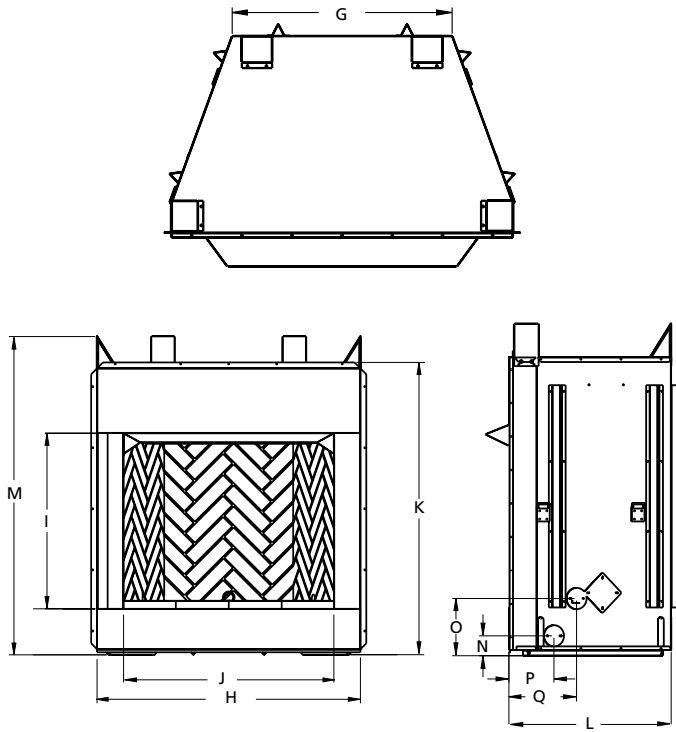

## FRAMING SPECIFICATIONS

	VRE6036	VRE6042	VRE6050
A	54-5/8"	54-5/8"	54-5/8"
B	45-3/8"	51-3/8"	59-1/4"
C	28-1/4"	30-1/8"	30-1/8"