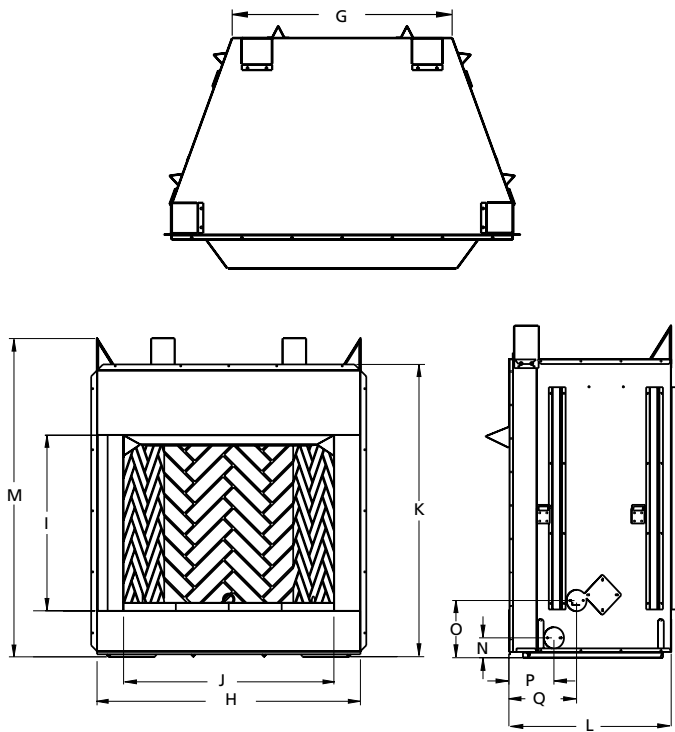

## FRAMING SPECIFICATIONS

	VRE6036	VRE6042	VRE6050
A	54-5/8"	54-5/8"	54-5/8"
B	45-3/8"	51-3/8"	59-1/4"
C	28-1/4"	30-1/8"	30-1/8"