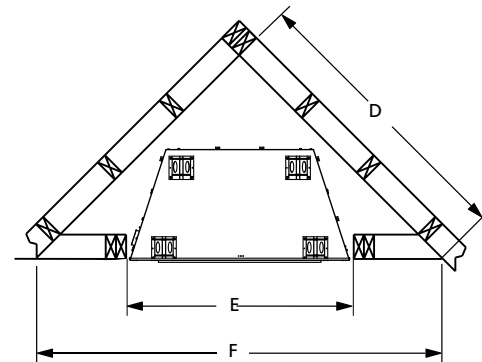

Giant Timbers OD

Mossy Oak OD

APPLIANCE SPECIFICATIONS

FRAMING SPECIFICATIONS

	VRE6036	VRE6042	VRE6050
A	54-5/8"	54-5/8"	54-5/8"
B	45-3/8"	51-3/8"	59-1/4"
C	28-1/4"	30-1/8"	30-1/8"

CORNER FRAMING SPECIFICATIONS

	VRE6036	VRE6042	VRE6050
D	61"	65"	71"
E	45-3/8"	51-3/8"	59-3/8"
F	86-1/2"	92"	100"

INTERIOR FIREBOX DIMENSIONS*

	VRE6036	VRE6042	VRE6050
FRONT WIDTH	36"	42"	50"
REAR WIDTH	22 1/2"	26 3/8"	34 3/8"
DEPTH	19"	21 3/4"	21 3/4"
HEIGHT	30"	30"	30"