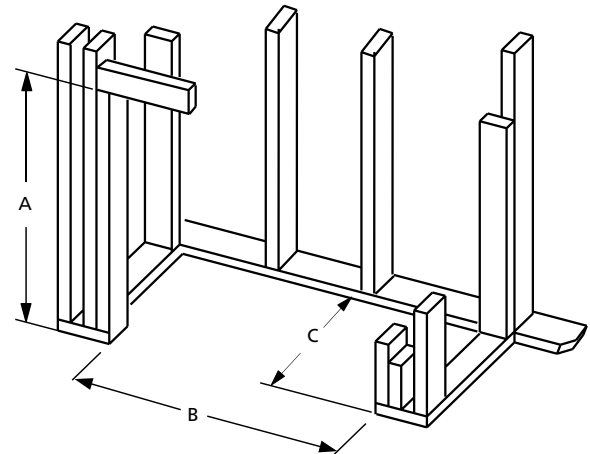

Slate Grey Full Stack

Ivory Full Herringbone

Ivory Full Stack

Slate Grey Split Herringbone

Slate Grey Split Stack

Ivory Split Herringbone

Ivory Split Herringbone

COMPATIBLE VENT-FREE GAS LOG SETS

Giant Timbers OD

Mossy Oak OD

APPLIANCE SPECIFICATIONS

FRAMING SPECIFICATIONS

	VRE6036	VRE6042	VRE6050
A	54-5/8"	54-5/8"	54-5/8"
B	45-3/8"	51-3/8"	59-1/4"
C	28-1/4"	30-1/8"	30-1/8"

CORNER FRAMING SPECIFICATIONS