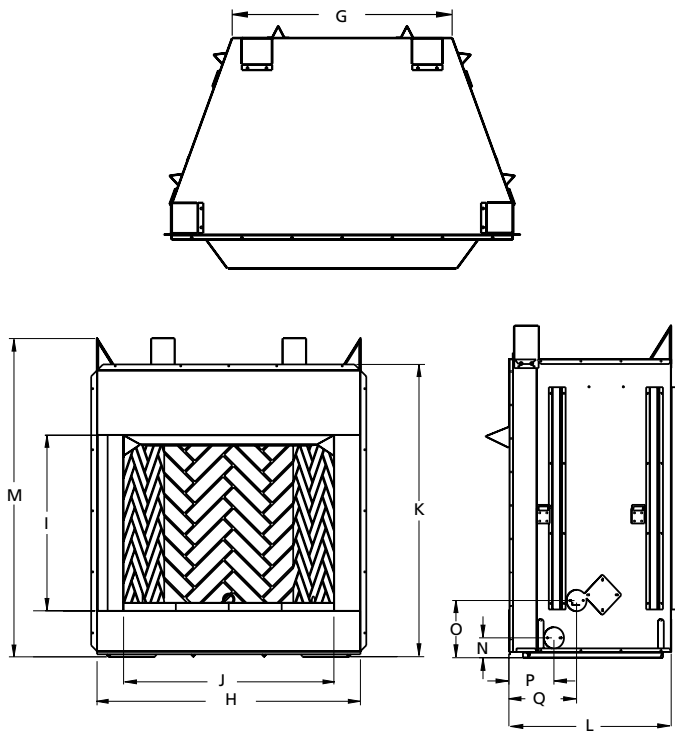

Giant Timbers OD

Mossy Oak OD

APPLIANCE SPECIFICATIONS

FRAMING SPECIFICATIONS

	VRE6036	VRE6042	VRE6050
A	54-5/8"	54-5/8"	54-5/8"
B	45-3/8"	51-3/8"	59-1/4"
C	28-1/4"	30-1/8"	30-1/8"

CORNER FRAMING SPECIFICATIONS