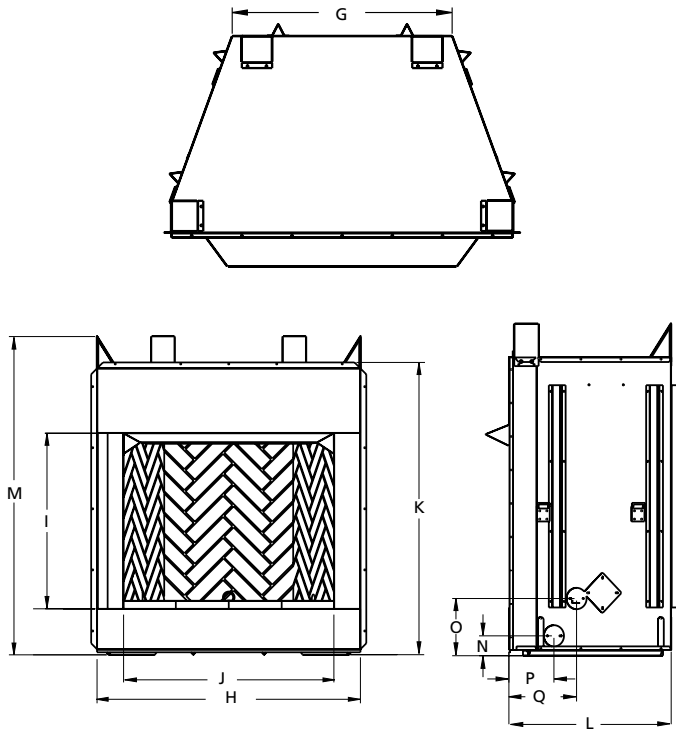

Giant Timbers OD

Mossy Oak OD

APPLIANCE SPECIFICATIONS

FRAMING SPECIFICATIONS

	VRE6036	VRE6042	VRE6050
A	54-5/8"	54-5/8"	54-5/8"
B	45-3/8"	51-3/8"	59-1/4"
C	28-1/4"	30-1/8"	30-1/8"

CORNER FRAMING SPECIFICATIONS