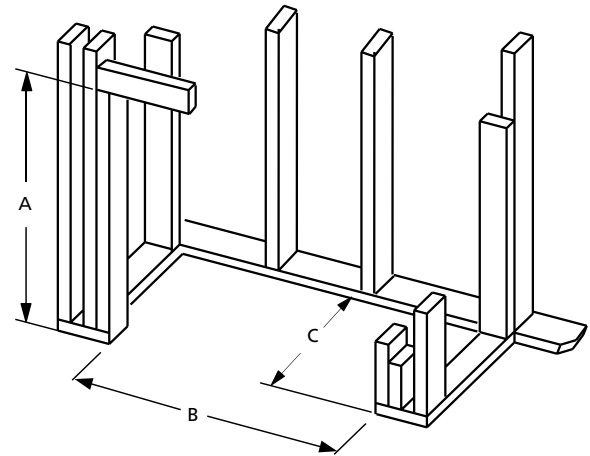

Slate Grey Full Stack

Ivory Full Herringbone

Ivory Full Stack

Slate Grey Split Herringbone

Slate Grey Split Stack

Ivory Split Herringbone

Ivory Split Stack

COMPATIBLE VENT-FREE GAS LOG SETS

Giant Timbers OD

Mossy Oak OD

APPLIANCE SPECIFICATIONS

FRAMING SPECIFICATIONS

	VRE6036	VRE6042	VRE6050
A	54-5/8"	54-5/8"	54-5/8"
B	45-3/8"	51-3/8"	59-1/4"
C	28-1/4"	30-1/8"	30-1/8"

CORNER FRAMING SPECIFICATIONS