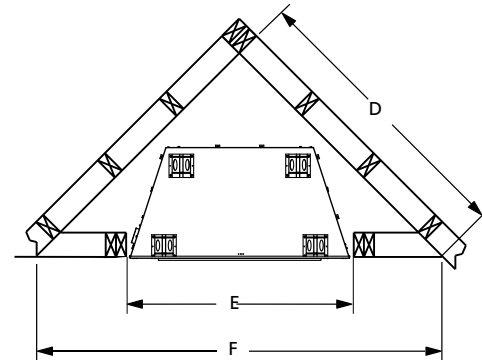

Giant Timbers OD

Mossy Oak OD

APPLIANCE SPECIFICATIONS

FRAMING SPECIFICATIONS

	VRE6036	VRE6042	VRE6050
A	54-5/8"	54-5/8"	54-5/8"
B	45-3/8"	51-3/8"	59-1/4"
C	28-1/4"	30-1/8"	30-1/8"

CORNER FRAMING SPECIFICATIONS