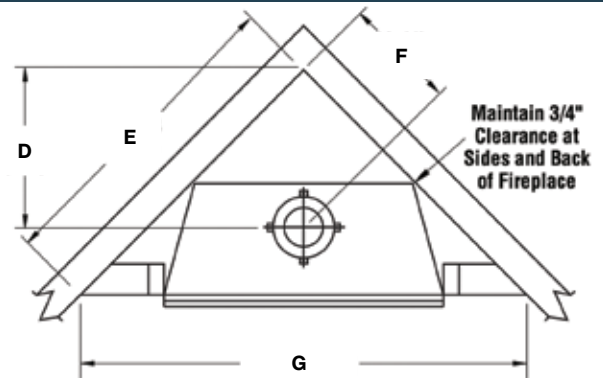

FLAT WALL INSTALLATION

CORNER INSTALLATION

FRAMING SPECIFICATIONS

	WRE3036	WRE3042
A	29"	36"
B	11-3/4"	11-3/4"
C	41"	48"
D	21"	24"
E	35"	42"
F	37"	41"
G	21"	22-1/2"

	WRE3036	WRE3042
A	41-3/4"	49-3/4"
B	41-3/4"	47-1/4"
C	21-7/8"	23-1/2"
D	24-1/2"	28"
E	52-1/4"	59-3/8"
F	17-3/8"	19-1/2"
G	73-7/8"	83-7/8"