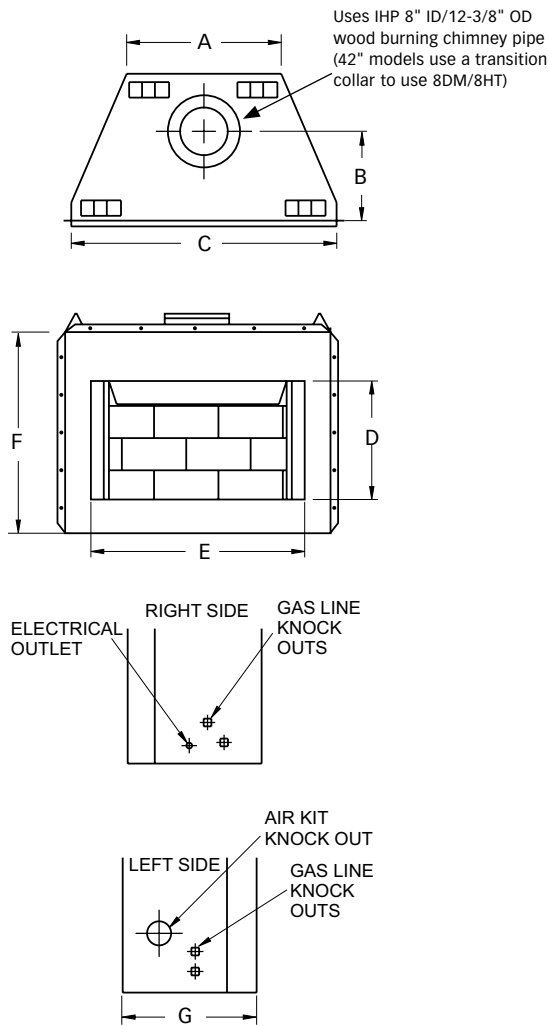

INTERIOR LINERS (REQUIRED)

Stacked

Herringbone

OPTIONAL ACCESSORIES

Bi-fold glass doors

Black

APPLIANCE SPECIFICATIONS

FRAMING SPECIFICATIONS

FLAT WALL INSTALLATION

CORNER INSTALLATION

FRAMING SPECIFICATIONS

	WRE3036	WRE3042
A	29"	36"
B	11-3/4"	11-3/4"
C	41"	48"
D	21"	24"
E	35"	42"
F	37"	41"
G	21"	22-1/2"

	WRE3036	WRE3042
A	41-3/4"	49-3/4"
B	41-3/4"	47-1/4"
C	21-7/8"	23-1/2"
D	24-1/2"	28"
E	52-1/4"	59-3/8"
F	17-3/8"	19-1/2"
G	73-7/8"	83-7/8"