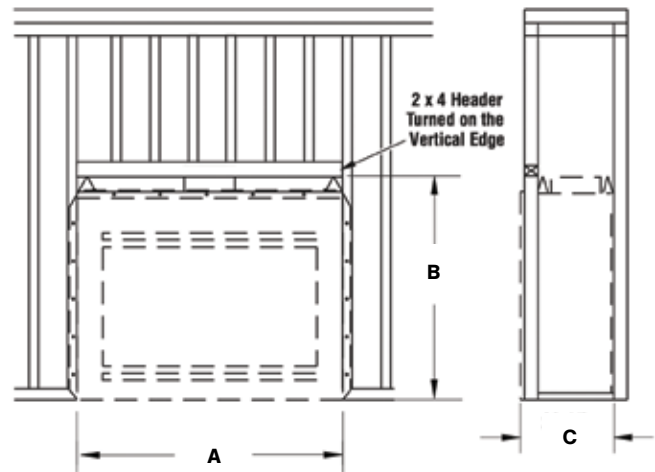

INTERIOR LINERS (REQUIRED)

Stacked

Herringbone

OPTIONAL ACCESSORIES

Bi-fold glass doors

Black

APPLIANCE SPECIFICATIONS

FRAMING SPECIFICATIONS

FLAT WALL INSTALLATION

CORNER INSTALLATION

FRAMING SPECIFICATIONS

	WRE3036	WRE3042
A	29"	36"
B	11-3/4"	11-3/4"
C	41"	48"
D	21"	24"
E	35"	42"
F	37"	41"
G	21"	22-1/2"

	WRE3036	WRE3042
A	41-3/4"	49-3/4"
B	41-3/4"	47-1/4"
C	21-7/8"	23-1/2"
D	24-1/2"	28"
E	52-1/4"	59-3/8"
F	17-3/8"	19-1/2"
G	73-7/8"	83-7/8"