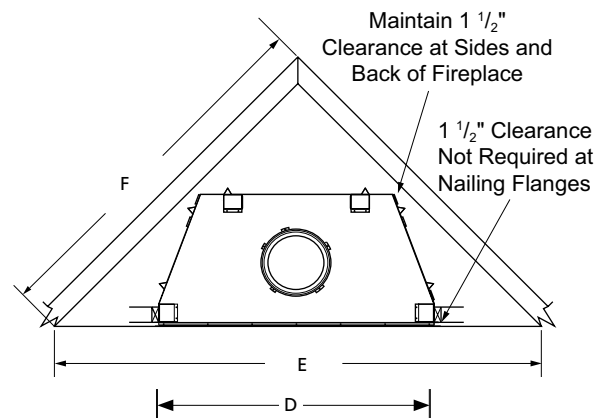

APPLIANCE SPECIFICATIONS

	WRE4536	WRE4542	WRE4550
G	36"	42"	50"
H	45-1/8"	51-1/8"	59"
I	29"	30-1/2"	38-1/2"
J	26-5/8"	29"	28-1/2"
K	30"	30"	30"
L	49"	49"	49"
M	67"	67"	67"
N	10-1/2"	10-1/2"	10-1/2"
O	9-1/2"	9-1/2"	9-1/2"
P	3-1/2"	3-1/2"	3-1/2"
Q	7-1/4"	8-1/2"	8-1/2"
R	11"	13"	13"
S	15-1/4"	17"	17"

On The Cover WRE4542 with Herringbone Refractory Panels

© 2026 Innovative Hearth Products

785868M 03/26

FRAMING SPECIFICATIONS

FLAT WALL INSTALLATION

	WRE4536	WRE4542	WRE4550
A	67-1/8"	67-1/8"	67-1/8"
B	45-1/4"	51-1/4"	59-1/4"
C	28-1/4"	30-1/8"	30-1/8"

CORNER INSTALLATION

	WRE4536	WRE4542	WRE4550
D	45-1/4"	51-1/4"	59-1/4"
E	86-1/2"	92"	100"
F	61"	65"	71"

IMPORTANT NOTES:

As with any fireplace, this appliance is extremely hot during operation. Read and understand all operating instructions before using this appliance. For further information, consult your dealer.