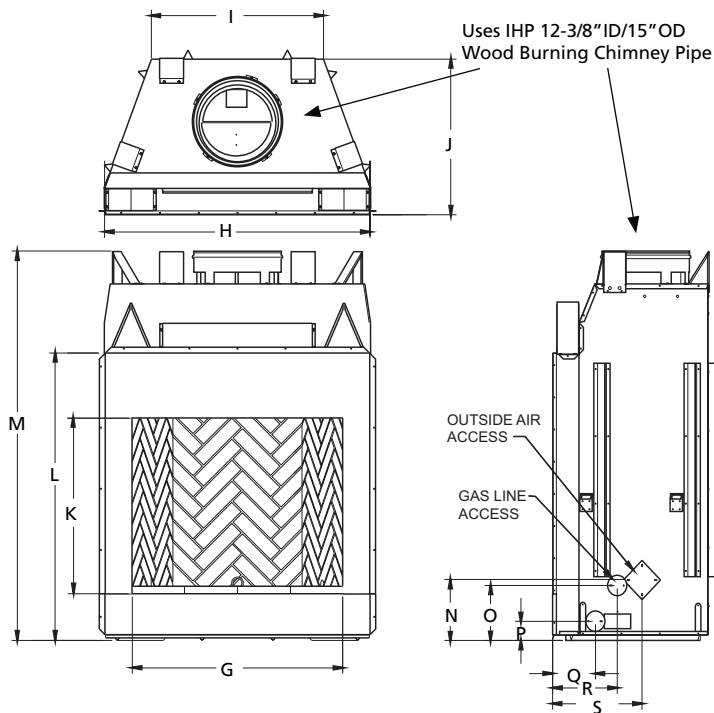

APPLIANCE SPECIFICATIONS

	WRE4536	WRE4542	WRE4550
G	36"	42"	50"
H	45-1/8"	51-1/8"	59"
I	29"	30-1/2"	38-1/2"
J	26-5/8"	29"	28-1/2"
K	30"	30"	30"
L	49"	49"	49"
M	67"	67"	67"
N	10-1/2"	10-1/2"	10-1/2"
O	9-1/2"	9-1/2"	9-1/2"
P	3-1/2"	3-1/2"	3-1/2"
Q	7-1/4"	8-1/2"	8-1/2"
R	11"	13"	13"
S	15-1/4"	17"	17"

CORNER INSTALLATION

	WRE4536	WRE4542	WRE4550
D	45-1/4"	51-1/4"	59-1/4"
E	86-1/2"	92"	100"
F	61"	65"	71"

IMPORTANT NOTES:

As with any fireplace, this appliance is extremely hot during operation. Read and understand all operating instructions before using this appliance. For further information, consult your dealer.