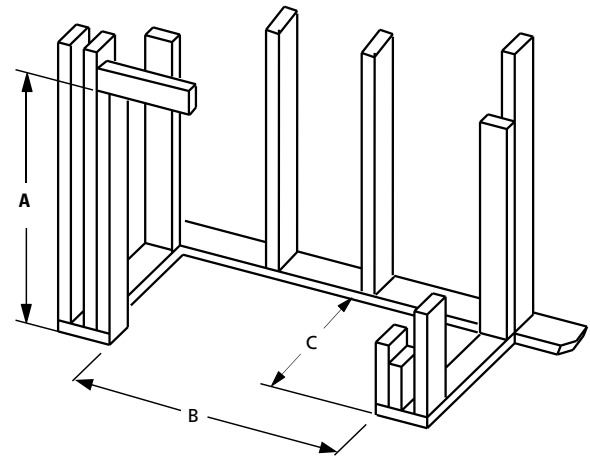

APPLIANCE SPECIFICATIONS

	WRE4536	WRE4542	WRE4550
G	36"	42"	50"
H	45-1/8"	51-1/8"	59"
I	29"	30-1/2"	38-1/2"
J	26-5/8"	29"	28-1/2"
K	30"	30"	30"
L	49"	49"	49"
M	67"	67"	67"
N	10-1/2"	10-1/2"	10-1/2"
O	9-1/2"	9-1/2"	9-1/2"
P	3-1/2"	3-1/2"	3-1/2"
Q	7-1/4"	8-1/2"	8-1/2"
R	11"	13"	13"
S	15-1/4"	17"	17"

On The Cover WRE4542 with Herringbone Refractory Panels

© 2026 Innovative Hearth Products

785868M 03/26

FRAMING SPECIFICATIONS

FLAT WALL INSTALLATION

	WRE4536	WRE4542	WRE4550
A	67-1/8"	67-1/8"	67-1/8"
B	45-1/4"	51-1/4"	59-1/4"
C	28-1/4"	30-1/8"	30-1/8"

CORNER INSTALLATION

	WRE4536	WRE4542	WRE4550
D	45-1/4"	51-1/4"	59-1/4"
E	86-1/2"	92"	100"
F	61"	65"	71"

IMPORTANT NOTES:

As with any fireplace, this appliance is extremely hot during operation. Read and understand all operating instructions before using this appliance. For further information, consult your dealer.