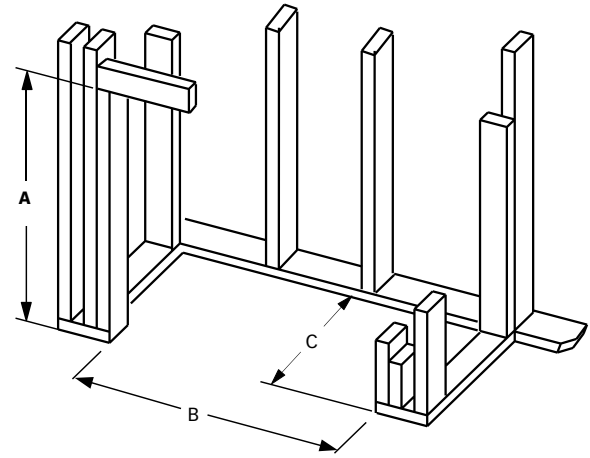

GLASS DOORS

Bifold Glass Doors in Black Trim Finish

GAS LOG SETS

Mossy Oak OD

Giant Timbers OD

APPLIANCE SPECIFICATIONS

	WRE6036	WRE6042	WRE6050
G	36"	42"	50"
H	45-1/8"	51-1/8"	59"
I	29"	30-1/2"	38-1/2"
J	26-5/8"	29"	28-1/2"
K	30"	30"	30"
L	49"	49"	49"
M	67"	67"	67"
N	10-1/2"	10-1/2"	10-1/2"
O	9-1/2"	9-1/2"	9-1/2"
P	3-1/2"	3-1/2"	3-1/2"
Q	7-1/4"	8-1/2"	8-1/2"
R	11"	13"	13"
S	15-1/4"	17"	17"

FRAMING SPECIFICATIONS

FLAT WALL INSTALLATION

	WRE6036	WRE6042	WRE6050
A	67-1/8"	67-1/8"	67-1/8"
B	45-1/4"	51-1/4"	59-1/8"
C	28-1/4"	30-1/8"	30-1/8"

CORNER INSTALLATION

	WRE6036	WRT6042	WRT6050
D	45-1/4"	51-1/4"	59-1/4"
E	86-1/2"	92"	100"
F	61"	65"	71"