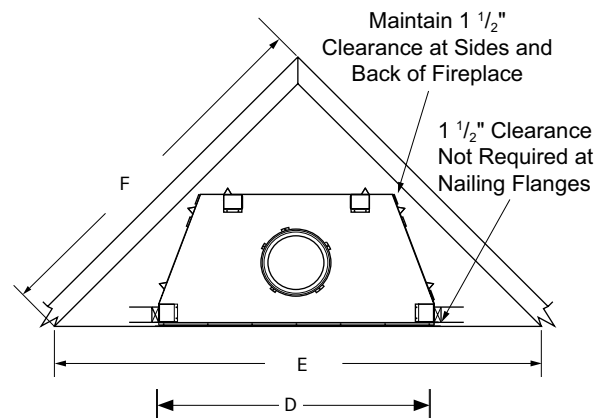

CORNER INSTALLATION

	WRE6036	WRT6042	WRT6050
D	45-1/4"	51-1/4"	59-1/4"
E	86-1/2"	92"	100"
F	61"	65"	71"

On the Cover: WRE6036 with Ivory Herringbone Mosaic Masonry™ brick

IMPORTANT NOTES:

As with any fireplace, this appliance is extremely hot during operation. Read and understand all operating instructions before using this appliance. For further information, consult your dealer.

Local conditions, such as elevation, wind, vent configuration and choice of fuel will affect overall appearance of the fire and heating performance. Performance can also vary with home design and insulation, climate, condition and type of fuel used, appliance location, burn rate, accessories chosen, chimney installation and how the appliance is operated.

Diagrams, illustrations and photographs are not to scale—consult installation instructions. Product designs, materials, dimensions, specifications, colors and prices are subject to change or discontinuance without notice.

© 2026 Innovative Hearth Products

785869M 03/26

Visit us online
SuperiorFireplaces.us.com

Report #F09-095