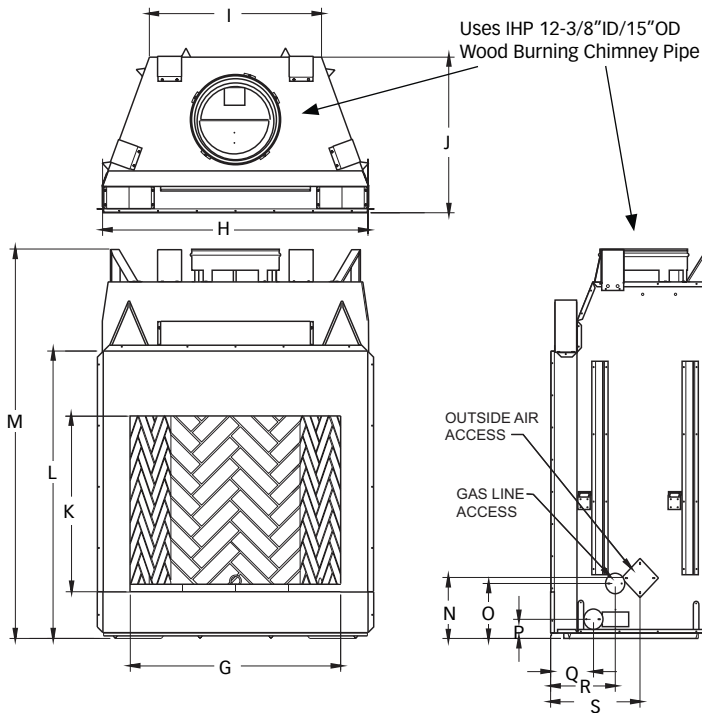

GLASS DOORS

Bifold Glass Doors in Black Trim Finish

GAS LOG SETS

Mossy Oak OD

Giant Timbers OD

APPLIANCE SPECIFICATIONS

	WRE6036	WRE6042	WRE6050
G	36"	42"	50"
H	45-1/8"	51-1/8"	59"
I	29"	30-1/2"	38-1/2"
J	26-5/8"	29"	28-1/2"
K	30"	30"	30"
L	49"	49"	49"
M	67"	67"	67"
N	10-1/2"	10-1/2"	10-1/2"
O	9-1/2"	9-1/2"	9-1/2"
P	3-1/2"	3-1/2"	3-1/2"
Q	7-1/4"	8-1/2"	8-1/2"
R	11"	13"	13"
S	15-1/4"	17"	17"