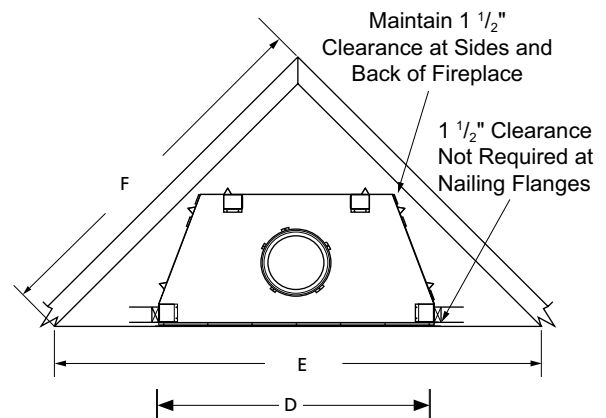

CORNER INSTALLATION

	WRE6036	WRT6042	WRT6050
D	45-1/4"	51-1/4"	59-1/4"
E	86-1/2"	92"	100"
F	61"	65"	71"

IMPORTANT NOTES:

As with any fireplace, this appliance is extremely hot during operation. Read and understand all operating instructions before using this appliance. For further information, consult your dealer.

Local conditions, such as elevation, wind, vent configuration and choice of fuel will affect overall appearance of the fire and heating performance. Performance can also vary with home design and insulation, climate, condition and type of fuel used, appliance location, burn rate, accessories chosen, chimney installation and how the appliance is operated.

Diagrams, illustrations and photographs are not to scale—consult installation instructions. Product designs, materials, dimensions, specifications, colors and prices are subject to change or discontinuance without notice.

Visit us online
SuperiorFireplaces.us.com

Report #F09-095