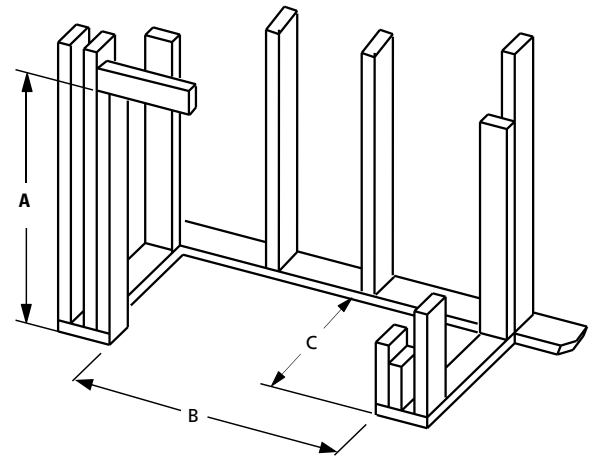

	WRE6036	WRE6042	WRE6050
G	36"	42"	50"
H	45-1/8"	51-1/8"	59"
I	29"	30-1/2"	38-1/2"
J	26-5/8"	29"	28-1/2"
K	30"	30"	30"
L	49"	49"	49"
M	67"	67"	67"
N	10-1/2"	10-1/2"	10-1/2"
O	9-1/2"	9-1/2"	9-1/2"
P	3-1/2"	3-1/2"	3-1/2"
Q	7-1/4"	8-1/2"	8-1/2"
R	11"	13"	13"
S	15-1/4"	17"	17"

On the Cover: WRE6036 with Ivory Herringbone Mosaic Masonry™ brick

© 2022 Innovative Hearth Products

785869M 03/22

FRAMING SPECIFICATIONS

FLAT WALL INSTALLATION

	WRE6036	WRE6042	WRE6050
A	67-1/8"	67-1/8"	67-1/8"
B	45-1/4"	51-1/4"	59-1/8"
C	28-1/4"	30-1/8"	30-1/8"

CORNER INSTALLATION

	WRE6036	WRT6042	WRT6050
D	45-1/4"	51-1/4"	59-1/4"
E	86-1/2"	92"	100"
F	61"	65"	71"

IMPORTANT NOTES:

As with any fireplace, this appliance is extremely hot during operation. Read and understand all operating instructions before using this appliance. For further information, consult your dealer.