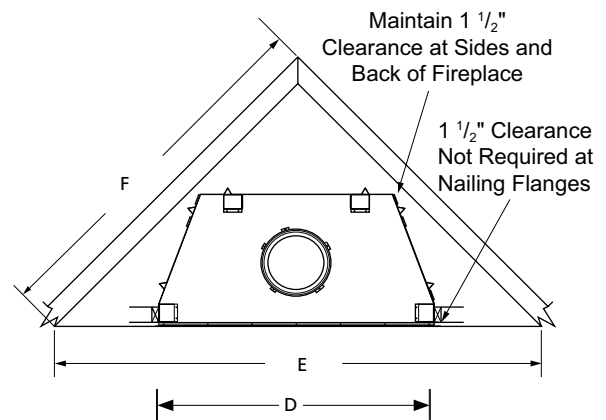

CORNER INSTALLATION

	WRE6036	WRT6042	WRT6050
D	45-1/4"	51-1/4"	59-1/4"
E	86-1/2"	92"	100"
F	61"	65"	71"

IMPORTANT NOTES:

As with any fireplace, this appliance is extremely hot during operation. Read and understand all operating instructions before using this appliance. For further information, consult your dealer.

Local conditions, such as elevation, wind, vent configuration and choice of fuel will affect overall appearance of the fire and heating performance. Performance can also vary with home design and insulation, climate, condition and type of fuel used, appliance location, burn rate, accessories chosen, chimney installation and how the appliance is operated.

Diagrams, illustrations and photographs are not to scale—consult installation instructions. Product designs, materials, dimensions, specifications, colors and prices are subject to change or discontinuance without notice.

Visit us online
SuperiorFireplaces.us.com

Report #F09-095