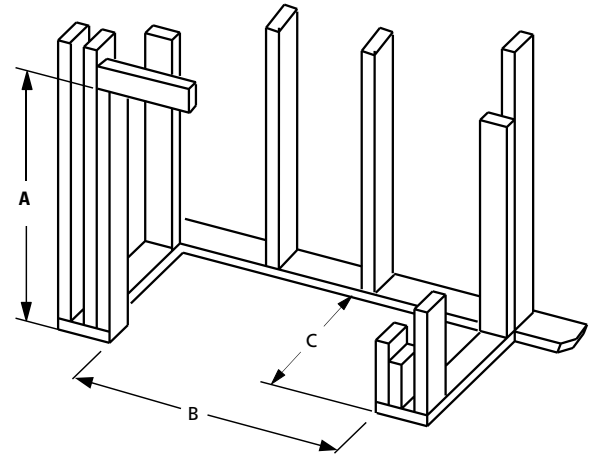

	WRE6036	WRE6042	WRE6050
G	36"	42"	50"
H	45-1/8"	51-1/8"	59"
I	29"	30-1/2"	38-1/2"
J	26-5/8"	29"	28-1/2"
K	30"	30"	30"
L	49"	49"	49"
M	67"	67"	67"
N	10-1/2"	10-1/2"	10-1/2"
O	9-1/2"	9-1/2"	9-1/2"
P	3-1/2"	3-1/2"	3-1/2"
Q	7-1/4"	8-1/2"	8-1/2"
R	11"	13"	13"
S	15-1/4"	17"	17"

On the Cover: WRE6036 with Ivory Herringbone Mosaic Masonry™ brick

© 2022 Innovative Hearth Products

785869M 10/22

FRAMING SPECIFICATIONS

FLAT WALL INSTALLATION

	WRE6036	WRE6042	WRE6050
A	67-1/8"	67-1/8"	67-1/8"
B	45-1/4"	51-1/4"	59-1/8"
C	28-1/4"	30-1/8"	30-1/8"

CORNER INSTALLATION

	WRE6036	WRT6042	WRT6050
D	45-1/4"	51-1/4"	59-1/4"
E	86-1/2"	92"	100"
F	61"	65"	71"

IMPORTANT NOTES:

As with any fireplace, this appliance is extremely hot during operation. Read and understand all operating instructions before using this appliance. For further information, consult your dealer.