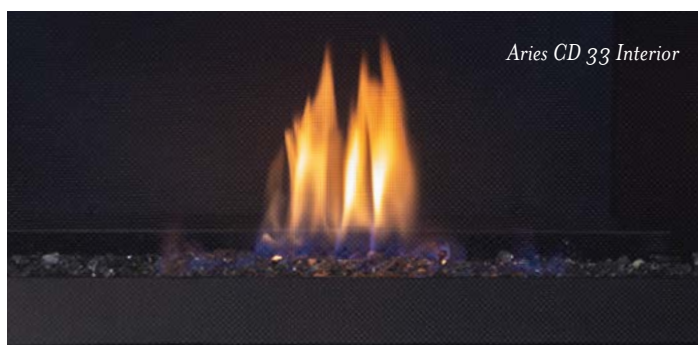

Aries CD 33 Interior

Interior

Control Options

Media Options (Aries CD 33 only)