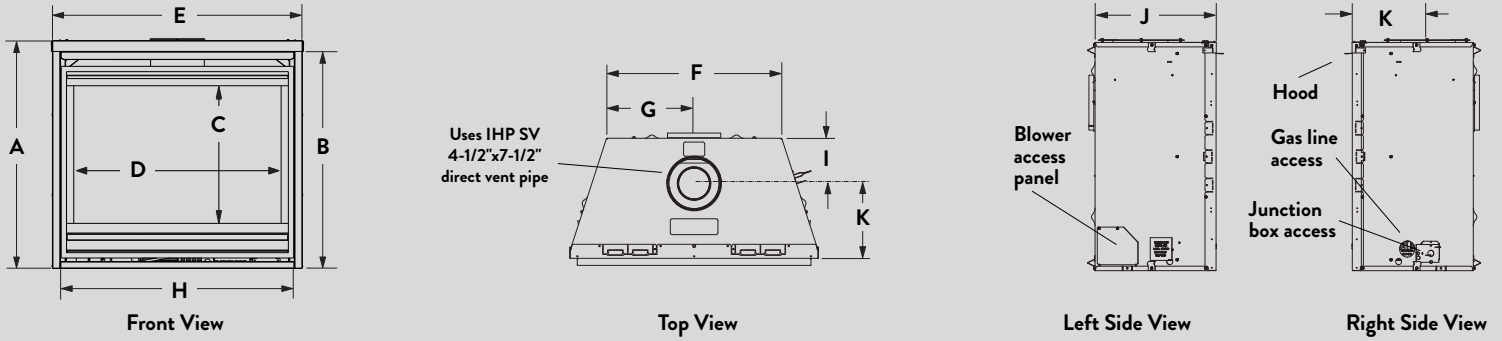

SPECIFICATIONS

APPLIANCE DIMENSIONS